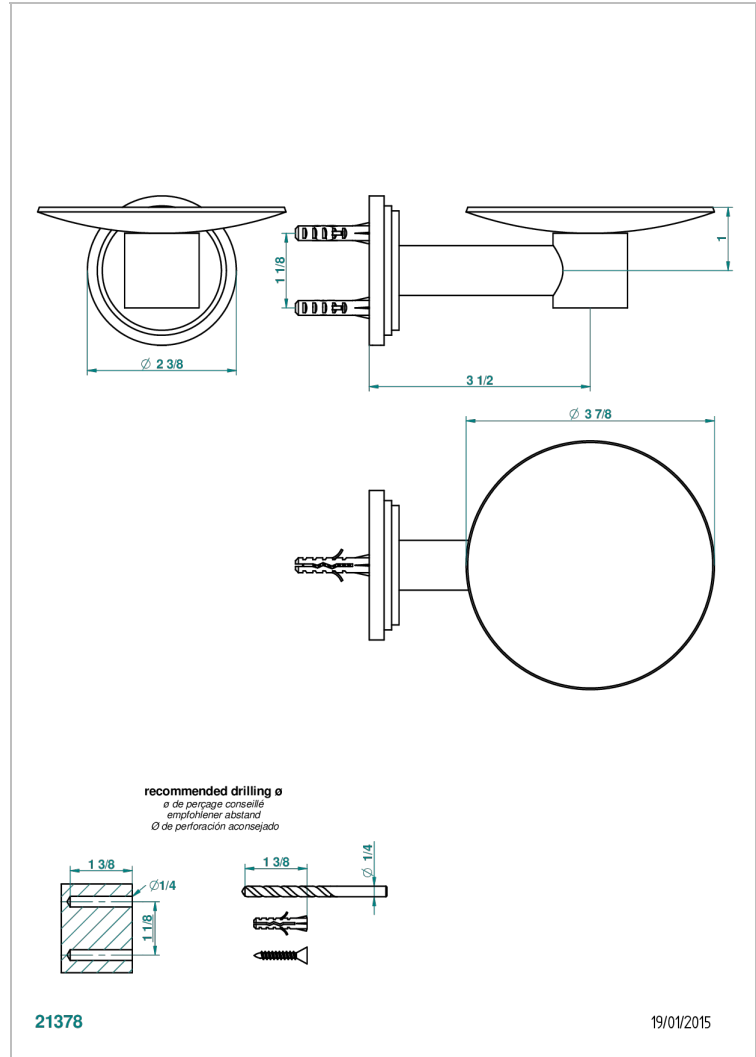

FAUBOURG BLACK PORCELAIN

G2L-546

Soap dish, wall mounted, 4" diameter

CHARACTERISTIC

- Faubourg black porcelain
- Soap dish, wall mounted, 4" diameter

AVAILABLE FINITIONS

Black nickel - D24
 Blush PVD - H62
 Brass color PVD - H49
 Brown bronze color PVD - F33
 Chrome polished - A02
 Chrome polished / gold polished - G02