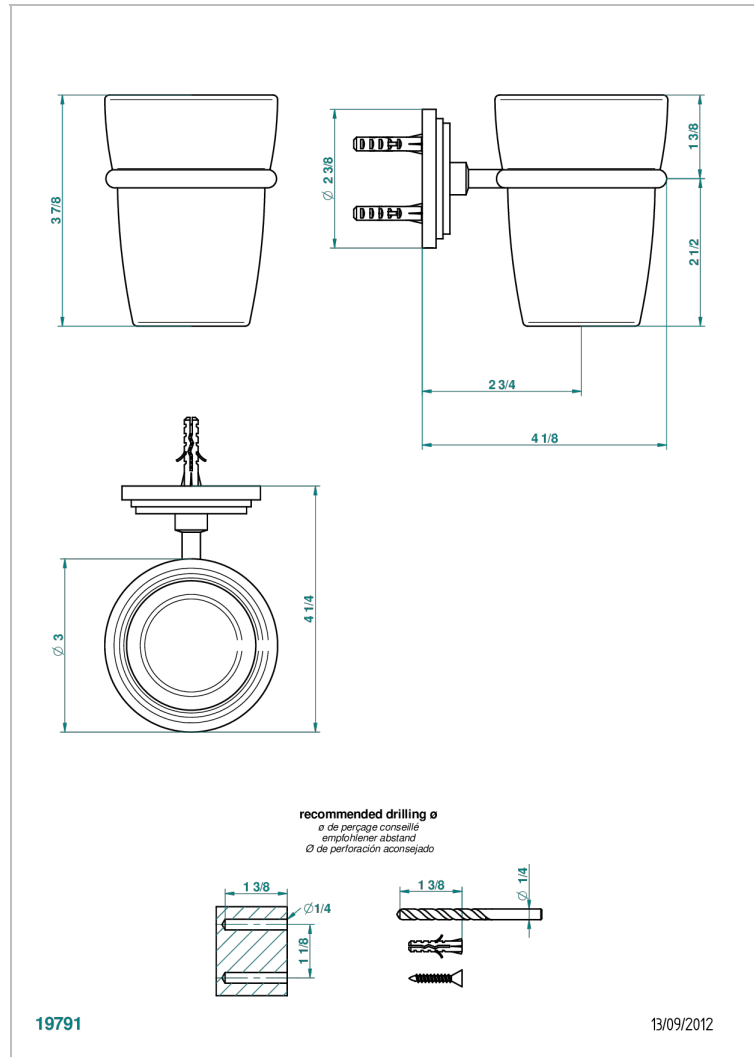

FAUBOURG BLACK PORCELAIN

G2L-536

Tumbler holder, wall mounted

THG[®]
PARIS

CHARACTERISTIC

- Faubourg black porcelain
- Tumbler holder, wall mounted

AVAILABLE FINITIONS

Black nickel - D24
 Blush PVD - H62
 Brass color PVD - H49
 Brown bronze color PVD - F33
 Chrome polished - A02
 Chrome polished / gold polished - G02