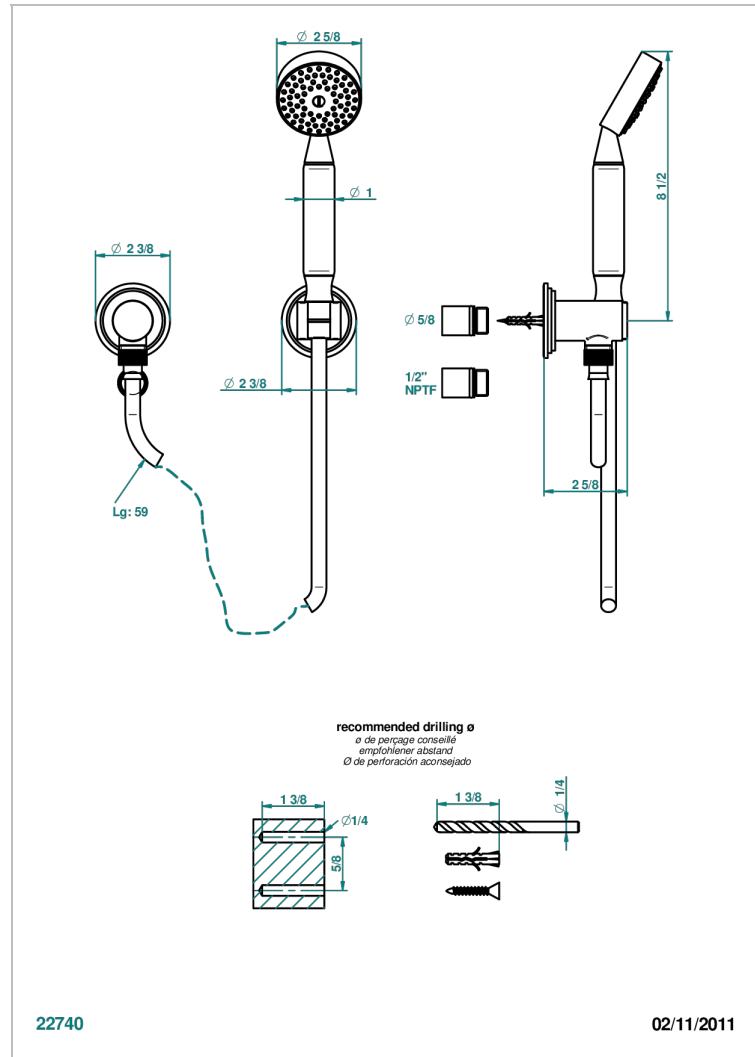

FAUBOURG BLACK PORCELAIN

G2L-52/US

Wall mounted handshower with separate fixed hook

CHARACTERISTIC

- Faubourg black porcelain
- Wall mounted handshower with separate fixed hook

TECHNICAL SPECS

- Recommandé : 3 bars (max. 5 bars) - Advised : 43,5 psi (max. 72 psi)
- 9,5 l/min à 3 bars (2.5 gpm at 43.5 psi)

AVAILABLE FINITIONS

Black nickel - D24
 Blush PVD - H62
 Brass color PVD - H49
 Brown bronze color PVD - F33
 Chrome polished - A02
 Chrome polished / gold polished - G02

Gold color PVD - H52
 Gold mat - F07
 Gold polished - F01
 Gold satiney - F03
 Graphite PVD - H64
 Matt Umber PVD - H67

Matt blush PVD - H60
 Matt brass color PVD - H50
 Matt brown bronze color PVD - F34
 Matt chrome (American satin) - C02
 Matt gold color PVD - H53
 Matt graphite PVD - H65

Matt nickel (American satin) - C01
 Matt nickel color PVD - H56
 Nickel antique / Sovereign - H28
 Nickel color PVD - H55
 Nickel polished - B01
 Rose Gold - F27