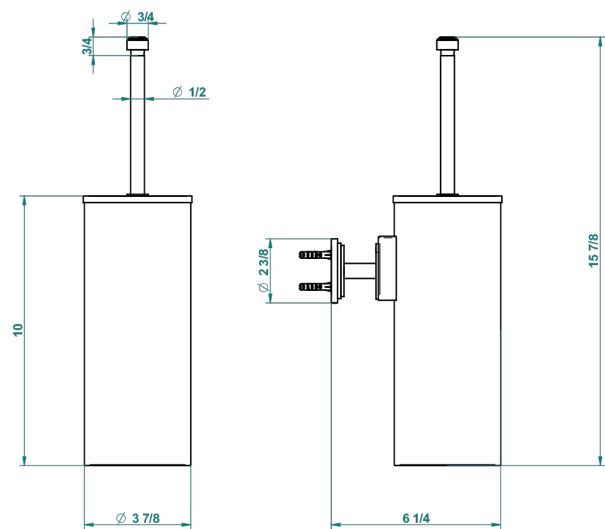

FAUBOURG BLACK PORCELAIN

G2L-4720C

Metal toilet brush holder with brush with cover wall mounted

21515

21/10/2015

CHARACTERISTIC

- Faubourg black porcelain
- Metal toilet brush holder with brush with cover wall mounted

AVAILABLE FINITIONS

Black nickel - D24

Blush PVD - H62

Brass color PVD - H49

Brown bronze color PVD - F33

Chrome polished - A02

Chrome polished / gold polished - G02

Gold color PVD - H52

Gold mat - F07

Gold polished - F01

Gold satiney - F03

Graphite PVD - H64

Matt Umber PVD - H67

Matt blush PVD - H60

Matt brass color PVD - H50

Matt brown bronze color PVD - F34

Matt chrome (American satin) - C02

Matt gold color PVD - H53

Matt graphite PVD - H65

Matt nickel (American satin) - C01

Matt nickel color PVD - H56

Nickel antique / Sovereign - H28

Nickel color PVD - H55

Nickel polished - B01

Rose Gold - F27

Satin chrome - C03

Silver rhodium - F18

Soft gold - F30

Soft matt gold - F31

Soft satin gold - F32

Umber PVD - H66