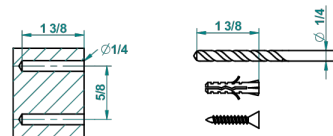

FAUBOURG BLACK PORCELAIN

G2L-4720C

Metal toilet brush holder with brush with cover wall mounted

21515

21/10/2015

CHARACTERISTIC

- Faubourg black porcelain
- Metal toilet brush holder with brush with cover wall mounted

AVAILABLE FINITIONS

Black nickel - D24

Blush PVD - H62

Brass color PVD - H49

Brown bronze color PVD - F33

Chrome polished - A02

Chrome polished / gold polished - G02

Gold color PVD - H52

Gold mat - F07

Gold polished - F01

Gold satiney - F03

Graphite PVD - H64

Matt Umber PVD - H67

Matt blush PVD - H60

Matt brass color PVD - H50

Matt brown bronze color PVD - F34

Matt chrome (American satin) - C02

Matt gold color PVD - H53

Matt graphite PVD - H65

Matt nickel (American satin) - C01

Matt nickel color PVD - H56

Nickel antique / Sovereign - H28

Nickel color PVD - H55

Nickel polished - B01

Rose Gold - F27

Satin chrome - C03

Silver rhodium - F18

Soft gold - F30

Soft matt gold - F31

Soft satin gold - F32

Umber PVD - H66