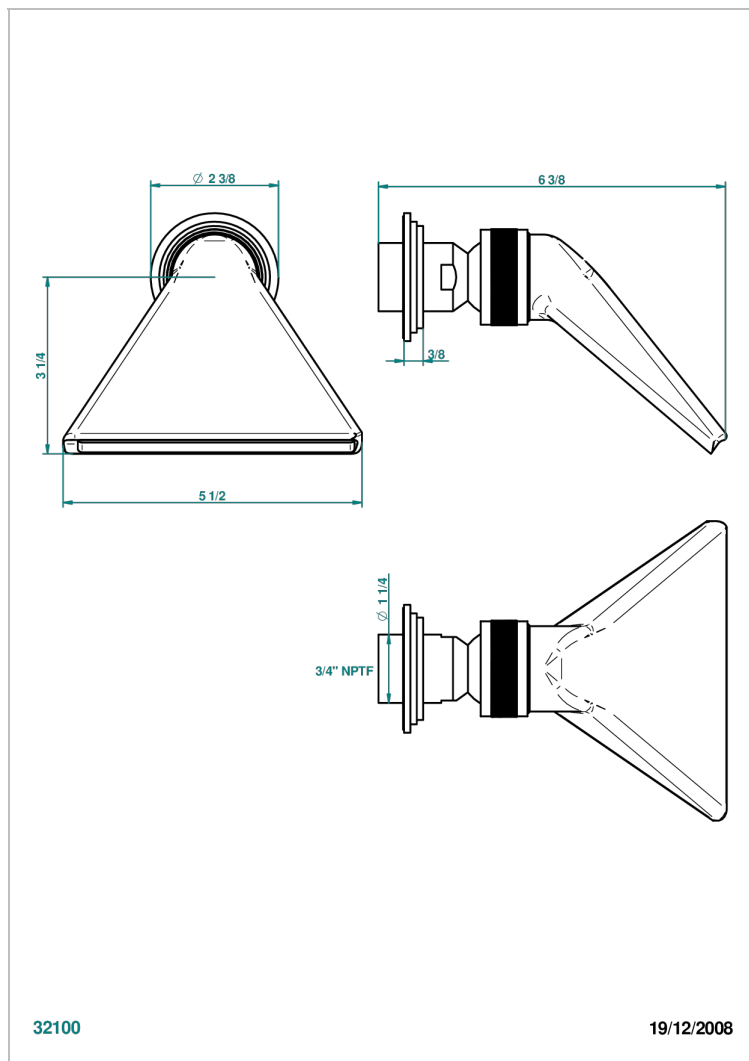

FAUBOURG BLACK PORCELAIN

G2L-3640/US

Shower head, cast deluge with 3/4" connection

CHARACTERISTIC

- Faubourg black porcelain
- Shower head, cast deluge with 3/4" connection

AVAILABLE FINITIONS

Black nickel - D24
Blush PVD - H62
Brass color PVD - H49
Brown bronze color PVD - F33
Chrome polished - A02
Chrome polished / gold polished - G02