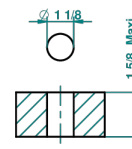

FAUBOURG BLACK PORCELAIN

G2L-35/CUS

1/2" deck valve with trim for lavatory - Cold

44384

03/05/2012

CHARACTERISTIC

- Faubourg black porcelain
- 1/2" deck valve with trim for lavatory - Cold

AVAILABLE FINITIONS

Black nickel - D24

Blush PVD - H62

Brass color PVD - H49

Brown bronze color PVD - F33

Chrome polished - A02

Chrome polished / gold polished - G02

Gold color PVD - H52

Gold mat - F07

Gold polished - F01

Gold satiney - F03

Graphite PVD - H64

Matt Umber PVD - H67

Matt blush PVD - H60

Matt brass color PVD - H50

Matt brown bronze color PVD - F34

Matt chrome (American satin) - C02

Matt gold color PVD - H53

Matt graphite PVD - H65

Matt nickel (American satin) - C01

Matt nickel color PVD - H56

Nickel antique / Sovereign - H28

Nickel color PVD - H55

Nickel polished - B01

Rose Gold - F27

Satin chrome - C03

Silver rhodium - F18

Soft gold - F30

Soft matt gold - F31

Soft satin gold - F32

Umber PVD - H66