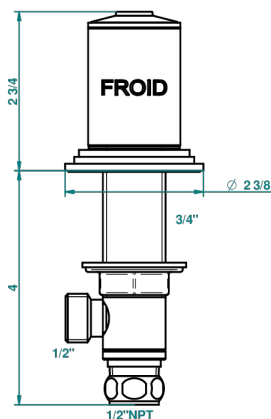

FAUBOURG BLACK PORCELAIN

G2L-35/CUS

1/2" deck valve with trim for lavatory - Cold

44384

03/05/2012

CHARACTERISTIC

- Faubourg black porcelain
- 1/2" deck valve with trim for lavatory - Cold

AVAILABLE FINITIONS

Black nickel - D24

Blush PVD - H62

Brass color PVD - H49

Brown bronze color PVD - F33

Chrome polished - A02

Chrome polished / gold polished - G02

Gold color PVD - H52

Gold mat - F07

Gold polished - F01

Gold satiney - F03

Graphite PVD - H64

Matt Umber PVD - H67

Matt blush PVD - H60

Matt brass color PVD - H50

Matt brown bronze color PVD - F34

Matt chrome (American satin) - C02

Matt gold color PVD - H53

Matt graphite PVD - H65

Matt nickel (American satin) - C01

Matt nickel color PVD - H56

Nickel antique / Sovereign - H28

Nickel color PVD - H55

Nickel polished - B01

Rose Gold - F27

Satin chrome - C03

Silver rhodium - F18

Soft gold - F30

Soft matt gold - F31

Soft satin gold - F32

Umber PVD - H66