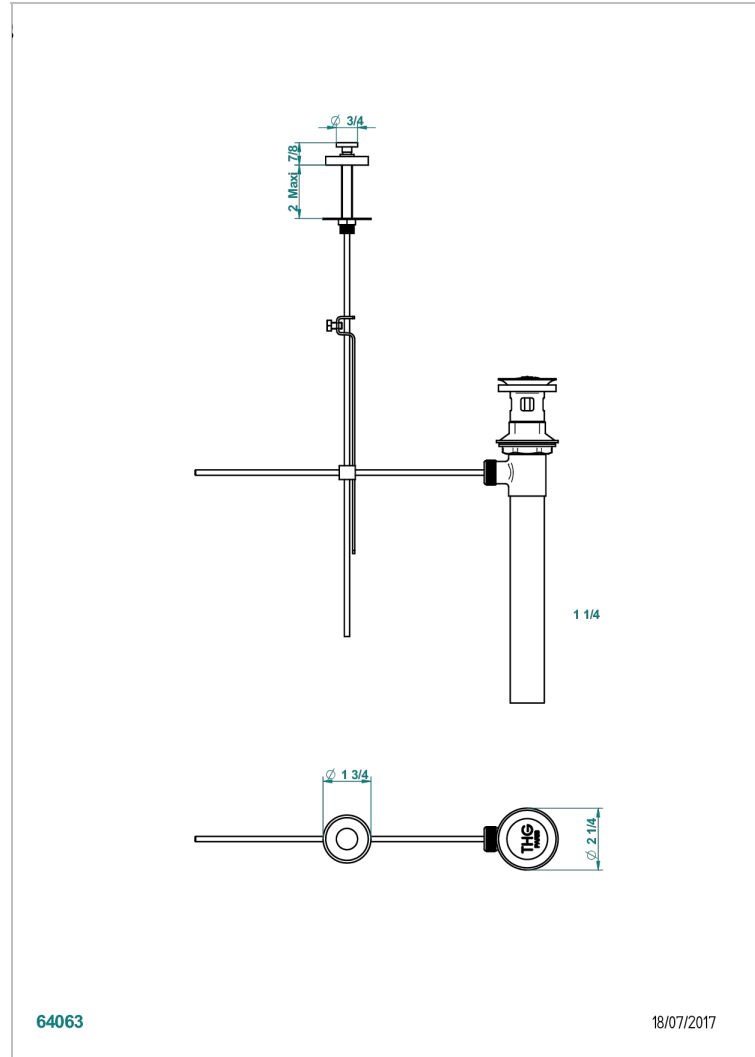

FAUBOURG BLACK PORCELAIN

G2L-334/US

Remote pop up, deck mounted lift rod with pop up

64063

18/07/2017

CHARACTERISTIC

- Faubourg black porcelain
- Remote pop up, deck mounted lift rod with pop up

AVAILABLE FINITIONS

Matt blush PVD - H60
Matt brass color PVD - H50
Matt brown bronze color PVD - F34
Matt chrome (American satin) - C02
Matt gold color PVD - H53
Matt graphite PVD - H65

Matt nickel (American satin) - C01
Matt nickel color PVD - H56
Nickel antique / Sovereign - H28
Nickel color PVD - H55
Nickel polished - B01
Rose Gold - F27