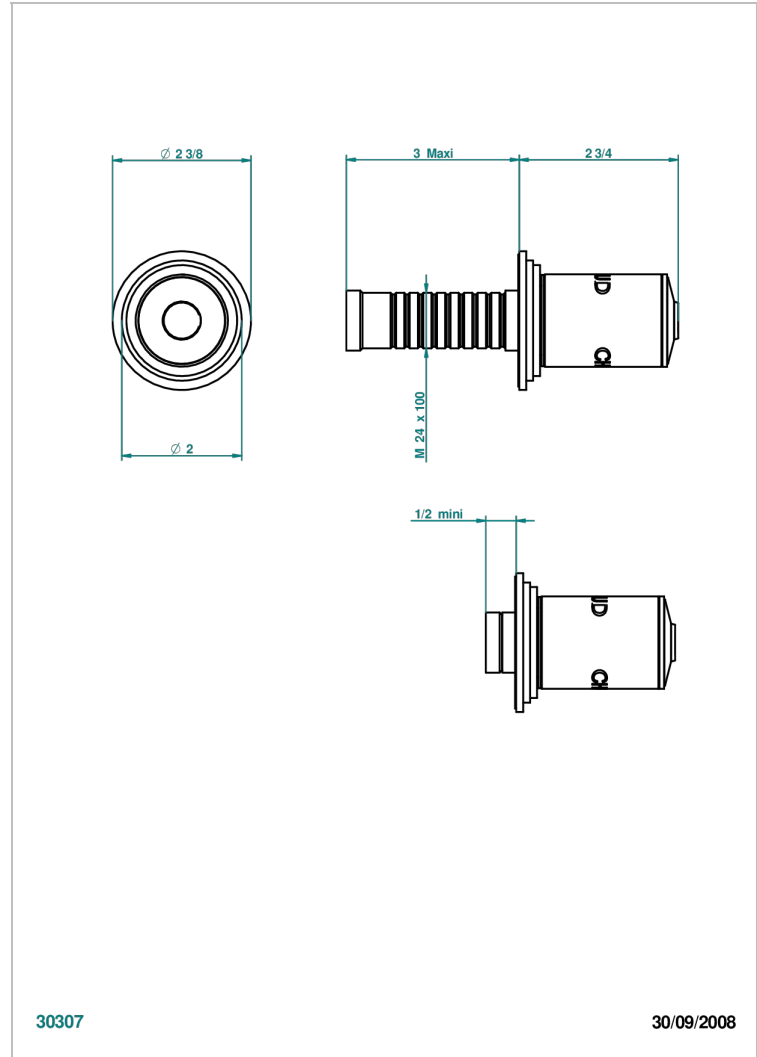

# FAUBOURG BLACK PORCELAIN

G2L-30B/H

Wall volume control 30 & 32 trim - Hot

THG<sup>®</sup>  
PARIS

30307

30/09/2008

## CHARACTERISTIC

- Faubourg black porcelain
- Wall volume control 30 & 32 trim - Hot

## RELATED SKU'S

- Ref. G00-32HUSA 3/4" Volume control wall valve with ceramic cartridge counterclockwise
- Ref. G00-30HUSA 1/2" Volume control wall valve with ceramic cartridge counterclockwise