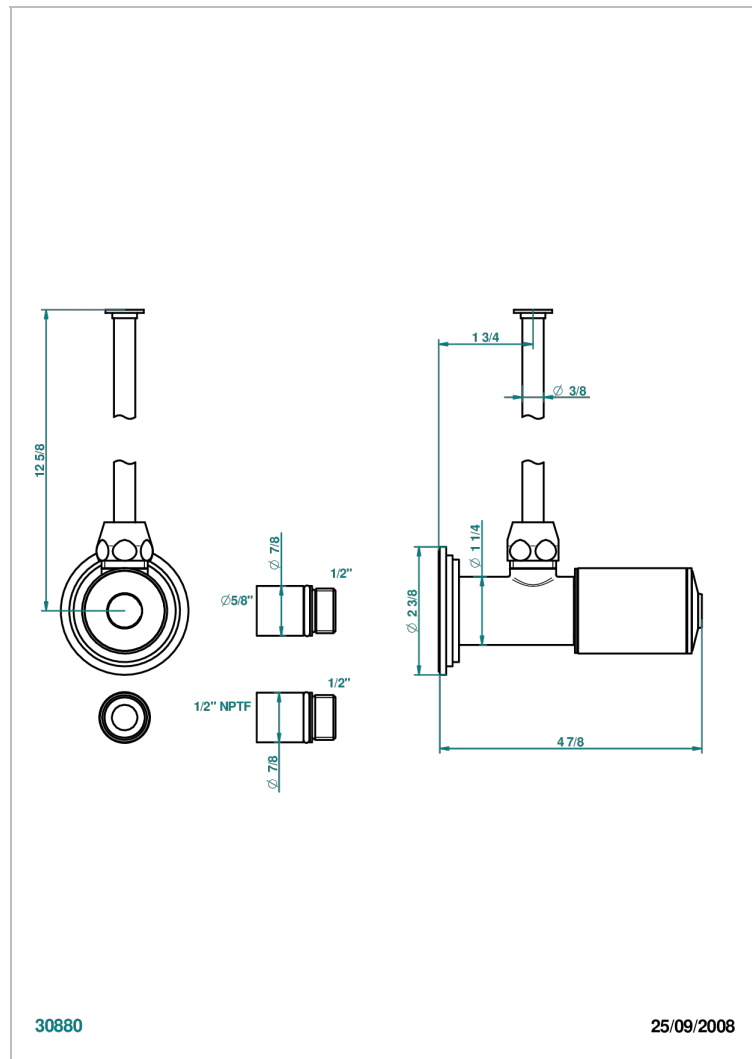

FAUBOURG BLACK PORCELAIN

G2L-181/SWC

Angle supply valve with 3/8" adaptor set for toilet

CHARACTERISTIC

- Faubourg black porcelain
- Angle supply valve with 3/8" adaptor set for toilet

AVAILABLE FINITIONS

Black nickel - D24
Blush PVD - H62
Brass color PVD - H49
Brown bronze color PVD - F33
Chrome polished - A02
Chrome polished / gold polished - G02