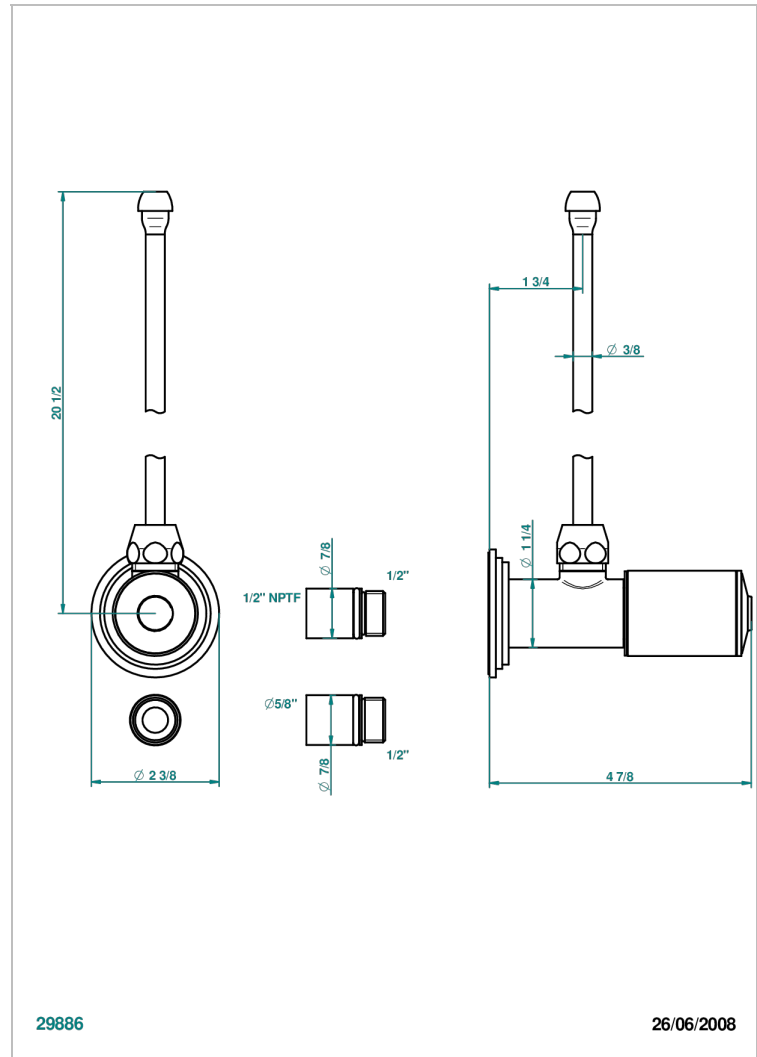

FAUBOURG BLACK PORCELAIN

G2L-181/SLA

Angle supply valve with 3/8" adaptor set

THG[®]
PARIS

CHARACTERISTIC

- Faubourg black porcelain
- Angle supply valve with 3/8" adaptor set

AVAILABLE FINITIONS

Black nickel - D24
Blush PVD - H62
Brass color PVD - H49
Brown bronze color PVD - F33
Chrome polished - A02
Chrome polished / gold polished - G02