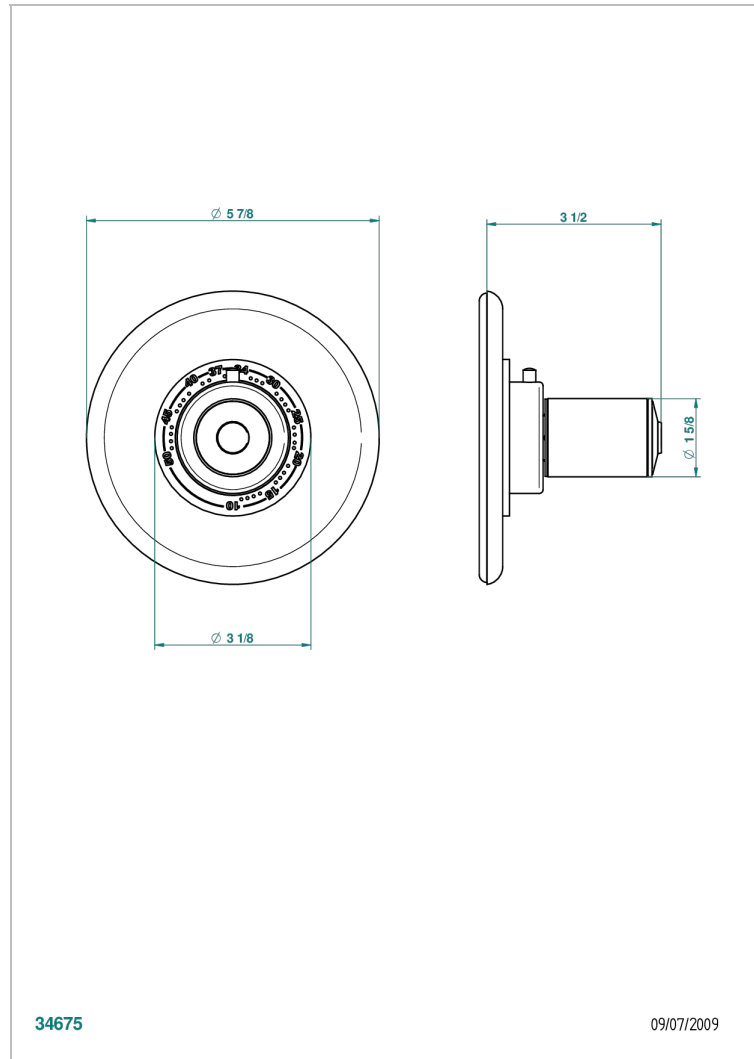

FAUBOURG BLACK PORCELAIN

G2L-15EN16EM

Trim plate and handle for eurotherm valve 8200/us & 8300/us

THG[®]
PARIS

CHARACTERISTIC

- Faubourg black porcelain
- Trim plate and handle for eurotherm valve 8200/us & 8300/us