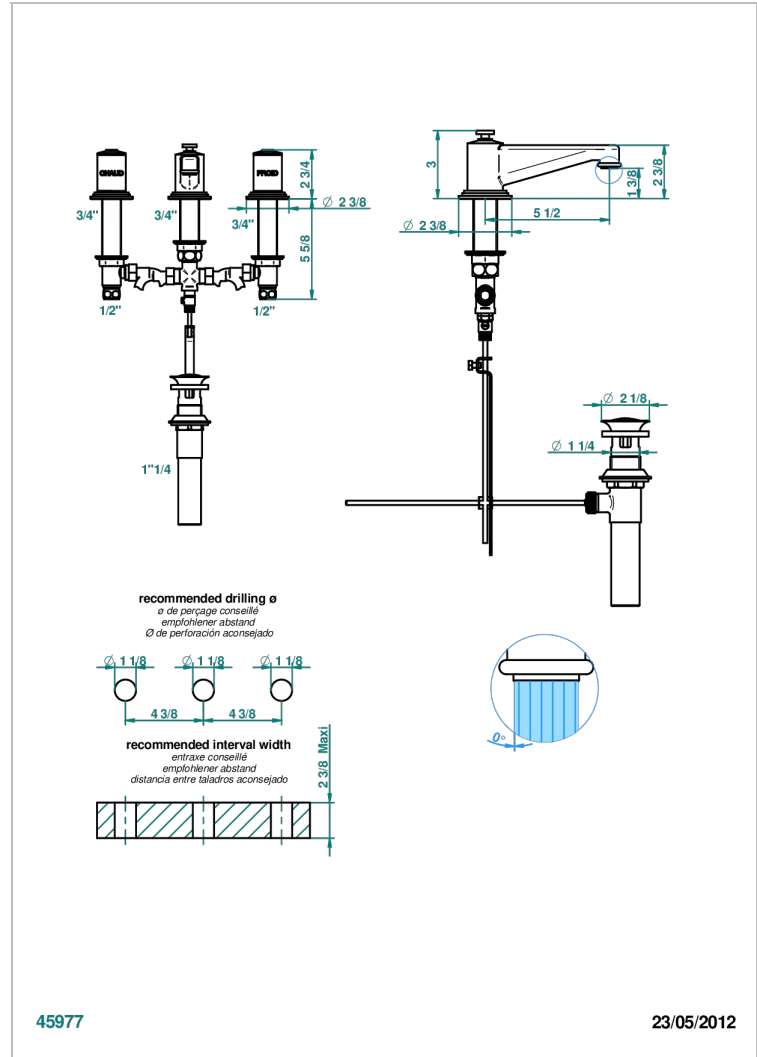

# FAUBOURG BLACK PORCELAIN

G2L-151M/US

Widespread lavatory set with drain for 1 1/4" + countertop

## CHARACTERISTIC

- Faubourg black porcelain
- Widespread lavatory set with drain for 1 1/4" + countertop