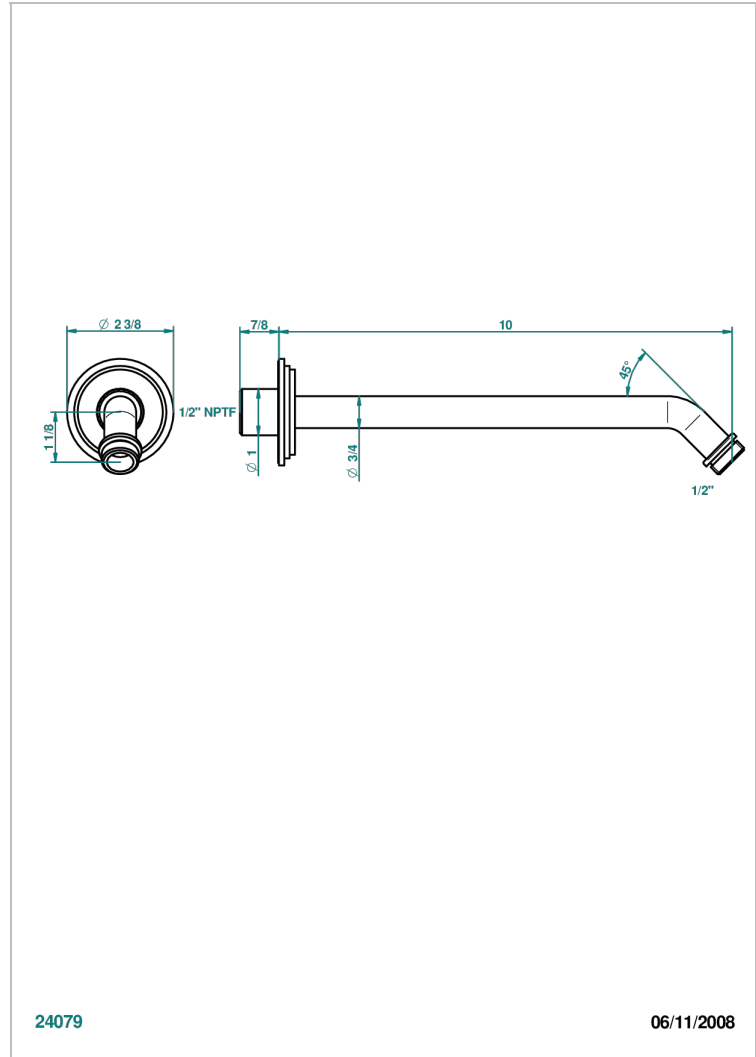

FAUBOURG WHITE PORCELAIN

G2K-84/US

Horizontal shower arm, 45°, lg: 10"

THG[®]
PARIS

24079

06/11/2008

CHARACTERISTIC

- Faubourg white porcelain
- Horizontal shower arm, 45°, lg: 10"