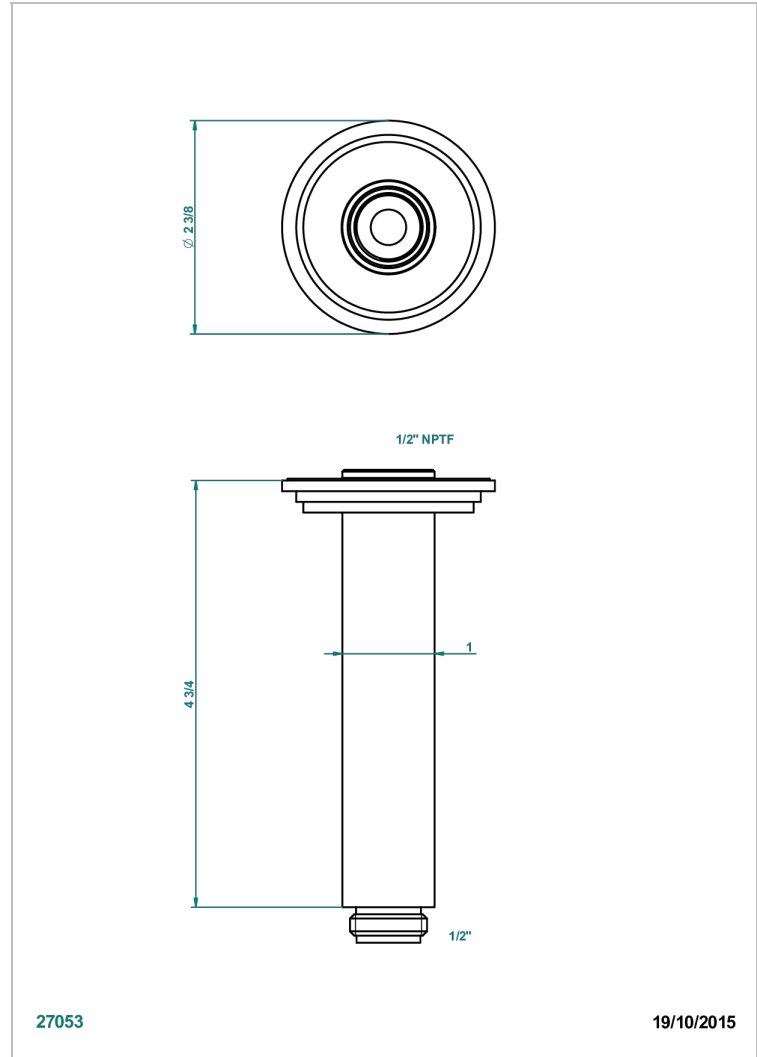

FAUBOURG WHITE PORCELAIN

G2K-82V/US

Vertical shower arm ceiling mounted 1/2" connection

27053

19/10/2015

CHARACTERISTIC

- Faubourg white porcelain
- Vertical shower arm ceiling mounted 1/2" connection

AVAILABLE FINITIONS