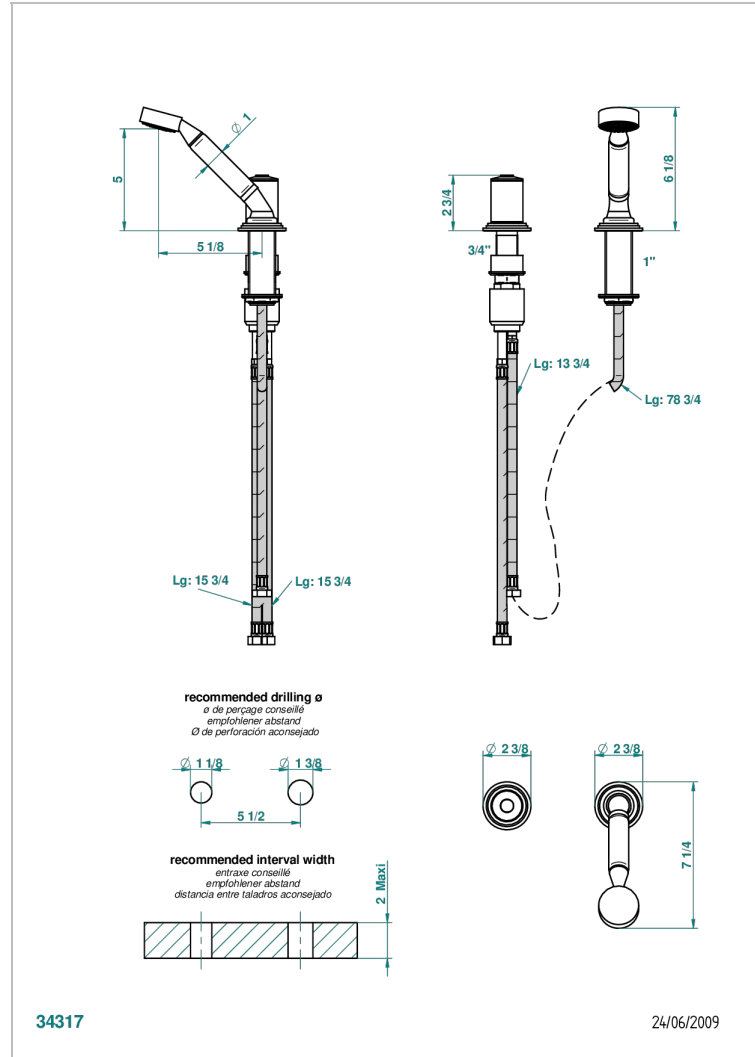

FAUBOURG WHITE PORCELAIN

G2K-6532/60A

Deck mounted mixer with handshower, progressive cartridge

CHARACTERISTIC

- Faubourg white porcelain
- Deck mounted mixer with handshower, progressive cartridge

TECHNICAL SPECS

- Recommandé : 3 bars (max. 5 bars) - Advised : 43,5 psi (max. 72 psi)
- 9,5 l/min à 3 bars (2.5 gpm at 43.5 psi)

AVAILABLE FINITIONS

Black nickel - D24
Blush PVD - H62
Brass color PVD - H49
Brown bronze color PVD - F33
Chrome polished - A02
Chrome polished / gold polished - G02