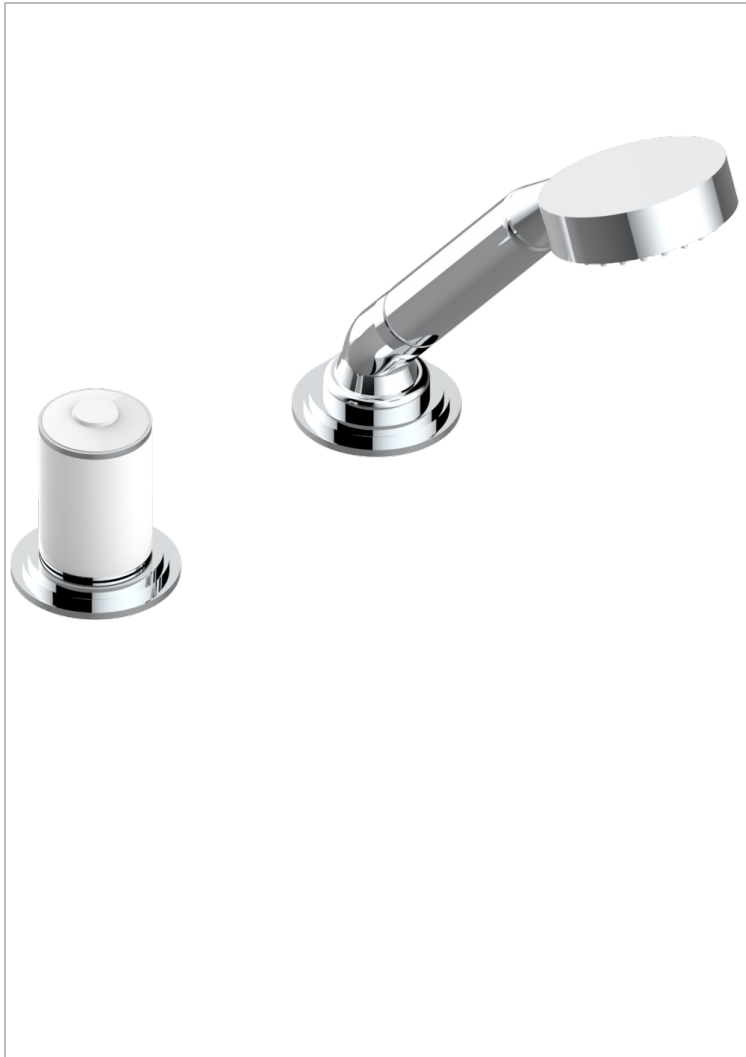

FAUBOURG WHITE PORCELAIN

G2K-6532/60A

Deck mounted mixer with handshower, progressive cartridge

CHARACTERISTIC

- Faubourg white porcelain
- Deck mounted mixer with handshower, progressive cartridge

TECHNICAL SPECS

- Recommandé : 3 bars (max. 5 bars) - Advised : 43,5 psi (max. 72 psi)
- 9,5 l/min à 3 bars (2.5 gpm at 43.5 psi)

AVAILABLE FINITIONS

Black nickel - D24
Blush PVD - H62
Brass color PVD - H49
Brown bronze color PVD - F33
Chrome polished - A02
Chrome polished / gold polished - G02

Matt nickel (American satin) - C01
Matt nickel color PVD - H56
Nickel antique / Sovereign - H28
Nickel color PVD - H55
Nickel polished - B01
Rose Gold - F27

Satin chrome - C03
Silver rhodium - F18
Soft gold - F30
Soft matt gold - F31
Soft satin gold - F32
Umber PVD - H66