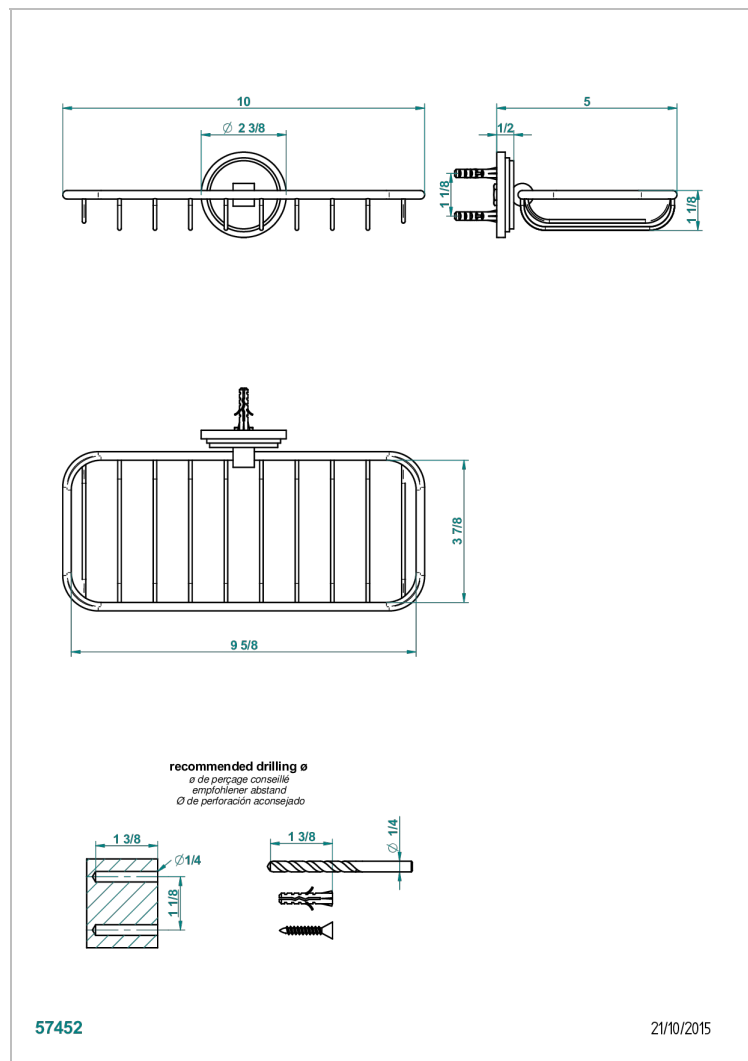

FAUBOURG WHITE PORCELAIN

G2K-620A

Soap basket, wall mounted 10" x 4"3/8

CHARACTERISTIC

- Faubourg white porcelain
- Soap basket, wall mounted 10" x 4"3/8

AVAILABLE FINITIONS

Black nickel - D24

Blush PVD - H62