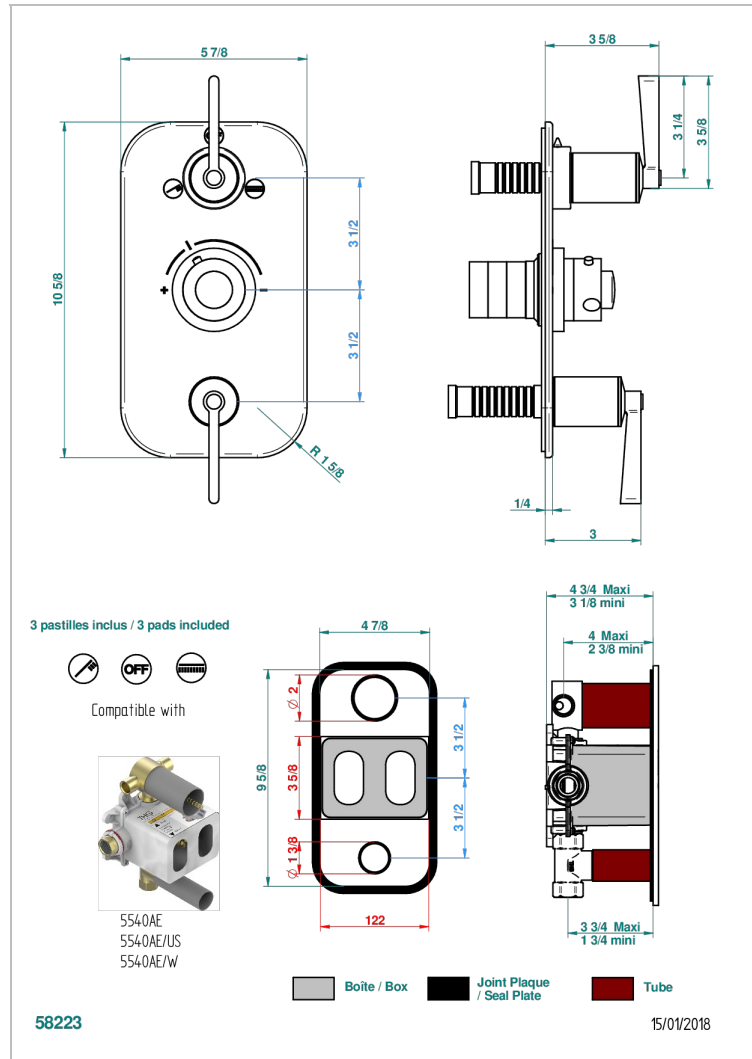

# FAUBOURG WHITE PORCELAIN

G2K-5540BE

Trim for THG thermostat 3 functions , with one off function and 2 outlets and one single off function - rough part supplied with fixing box ref. .5 540AE/US

## CHARACTERISTIC

- Built-in thermostatic cover for 5540AE with 3 outputs (1 x 3/4' and 2 x 1/2')
- Requires concealed thermostat Réf. 5540AE - 5540AE/US - 5540AE/W
- Output high : ceramic diverter with 2 functions and stopvalve
- Output downwards : 1/4' turn of 3/4' stopvalve
- For Shower 3 functions - 2 functions can operate simultaneously
- Temperature control knob with security stop at 38°C
- Solid brass plate and knob
- ASME : ASME A112.18.1-2011/CSA B125.1-11
- DVGW : DW-6512CQ0608

## RELATED SKU'S

- Ref. G00-5100G Reinforced stop ring for THG thermostatic with fixing set
- Ref. G00-5540AE/US Thg thermostat with wax cartridge with one stop valve, 2 outlets and another stop valve, delivered with a built-in box, no trim