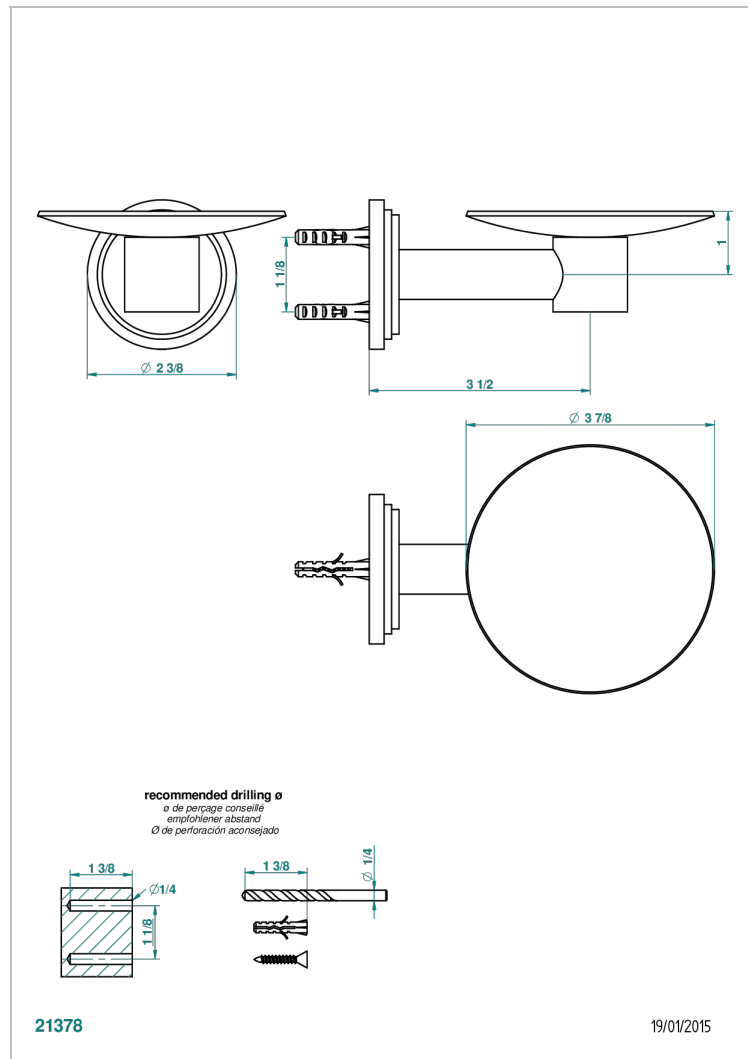

FAUBOURG WHITE PORCELAIN

G2K-546

Soap dish, wall mounted, 4" diameter

CHARACTERISTIC

- Faubourg white porcelain
- Soap dish, wall mounted, 4" diameter

AVAILABLE FINITIONS

Black nickel - D24

Blush PVD - H62