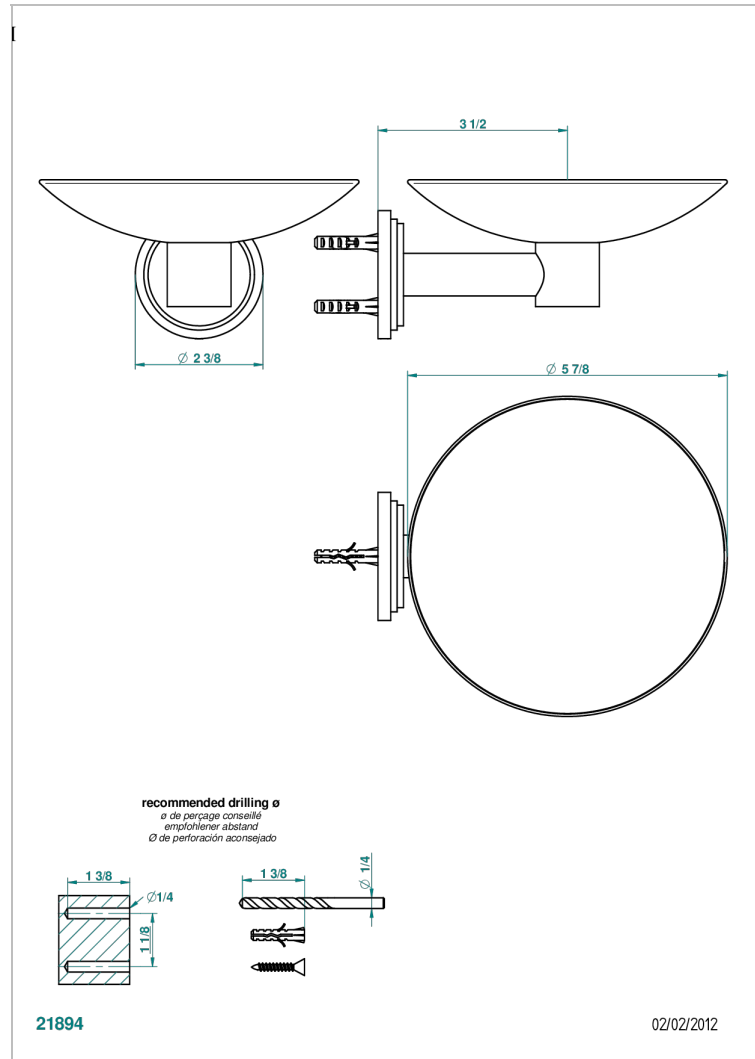

FAUBOURG WHITE PORCELAIN

G2K-546GM

Soap dish, wall mounted, 6" diameter

THG[®]
PARIS

CHARACTERISTIC

- Faubourg white porcelain
- Soap dish, wall mounted, 6" diameter

AVAILABLE FINITIONS

Black nickel - D24
Blush PVD - H62
Brass color PVD - H49
Brown bronze color PVD - F33
Chrome polished - A02
Chrome polished / gold polished - G02