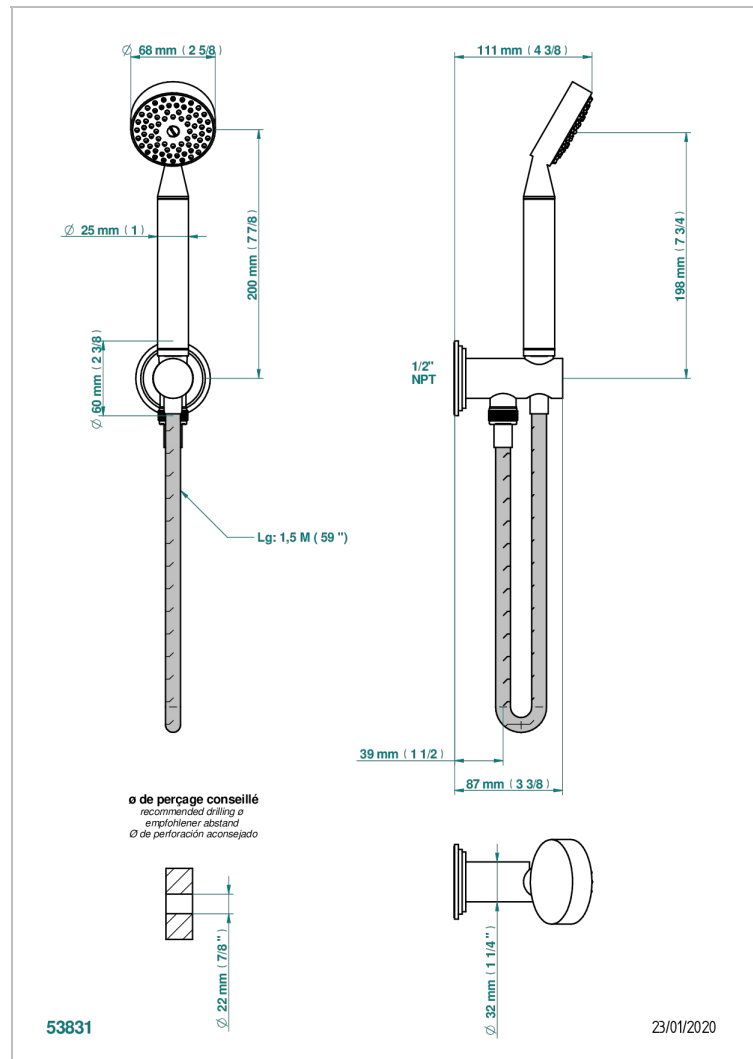

FAUBOURG WHITE PORCELAIN

G2K-54/US

Wall mounted handshower with integrated fixed hook

THG[®]
PARIS

CHARACTERISTIC

- Faubourg white porcelain
- Wall mounted handshower with integrated fixed hook

TECHNICAL SPECS

- Recommandé : 3 bars (max. 5 bars) - Advised : 43,5 psi (max. 72 psi)
- 9,5 l/min à 3 bars (2.5 gpm at 43.5 psi)

AVAILABLE FINITIONS

Black nickel - D24

Blush PVD - H62

Brass color PVD - H49

Brown bronze color PVD - F33

Nickel antique / Sovereign - H28

Nickel color PVD - H55

Nickel polished - B01

Rose Gold - F27

Satin chrome - C03

Silver rhodium - F18

Soft gold - F30

Soft matt gold - F31