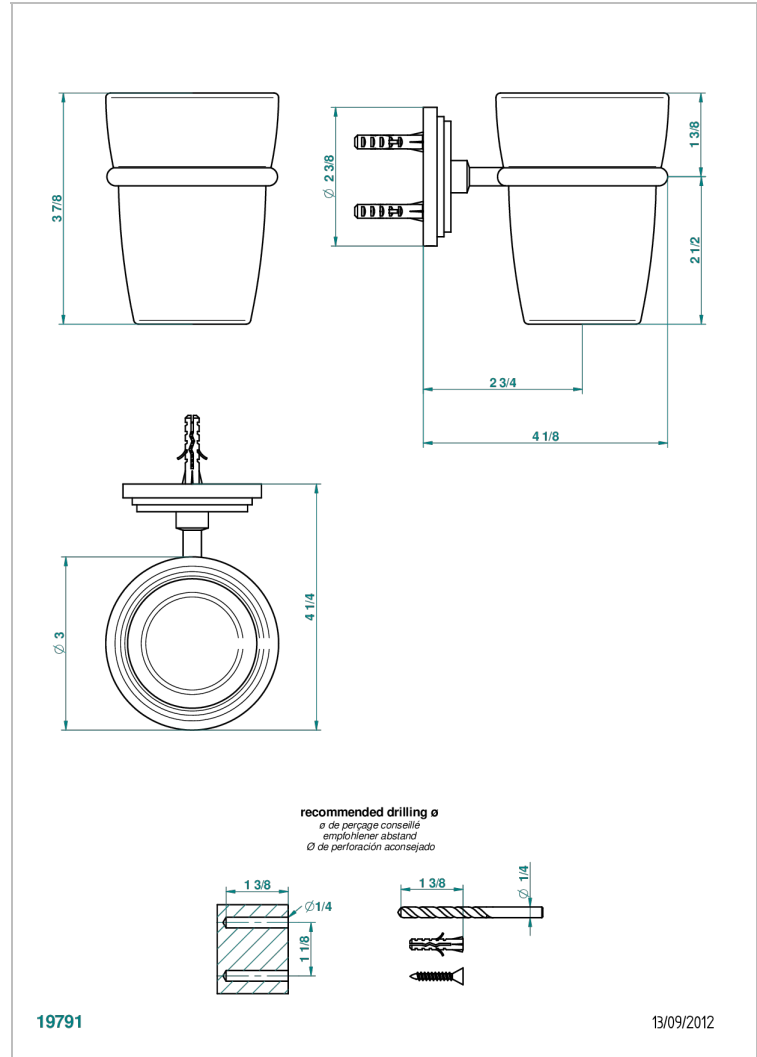

FAUBOURG WHITE PORCELAIN

G2K-536

Tumbler holder, wall mounted

CHARACTERISTIC

- Faubourg white porcelain
- Tumbler holder, wall mounted

AVAILABLE FINITIONS

Black nickel - D24
 Blush PVD - H62
 Brass color PVD - H49
 Brown bronze color PVD - F33
 Chrome polished - A02
 Chrome polished / gold polished - G02