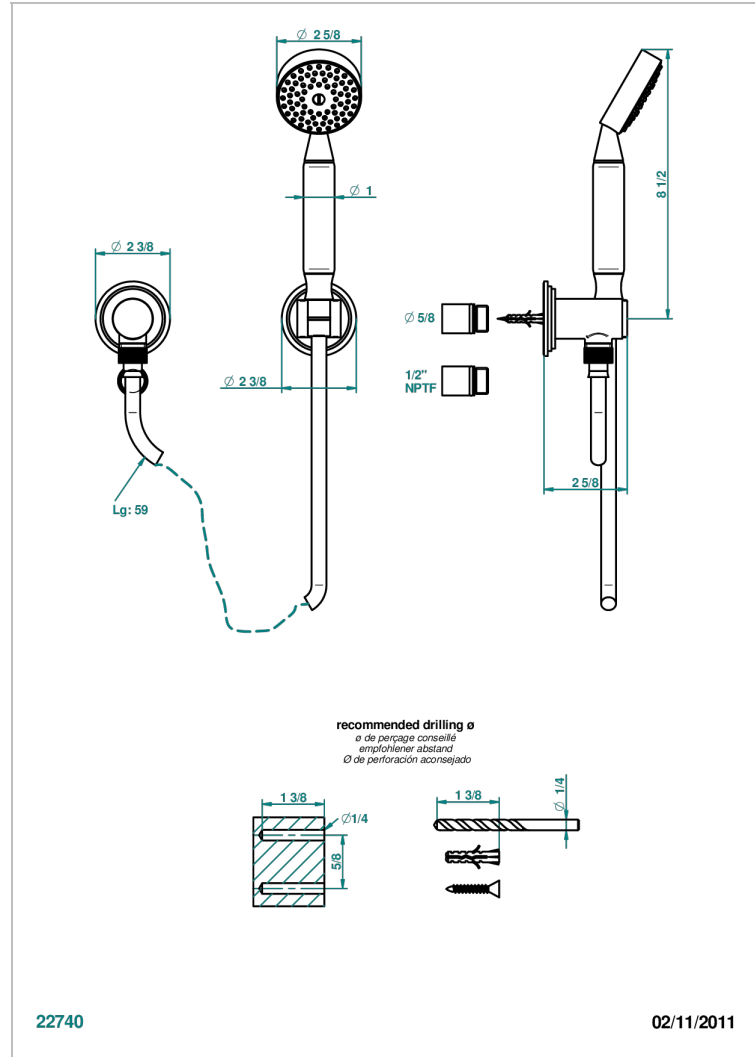

FAUBOURG WHITE PORCELAIN

G2K-52/US

Wall mounted handshower with separate fixed hook

CHARACTERISTIC

- Faubourg white porcelain
- Wall mounted handshower with separate fixed hook

TECHNICAL SPECS

- Recommandé : 3 bars (max. 5 bars) - Advised : 43,5 psi (max. 72 psi)
- 9,5 l/min à 3 bars (2.5 gpm at 43.5 psi)

AVAILABLE FINITIONS

Black nickel - D24
Blush PVD - H62
Brass color PVD - H49
Brown bronze color PVD - F33
Chrome polished - A02
Chrome polished / gold polished - G02

Gold color PVD - H52
Gold mat - F07
Gold polished - F01
Gold satiney - F03
Graphite PVD - H64
Matt Umber PVD - H67

Matt blush PVD - H60
Matt brass color PVD - H50
Matt brown bronze color PVD - F34
Matt chrome (American satin) - C02
Matt gold color PVD - H53
Matt graphite PVD - H65

Matt nickel (American satin) - C01
Matt nickel color PVD - H56
Nickel antique / Sovereign - H28
Nickel color PVD - H55
Nickel polished - B01
Rose Gold - F27