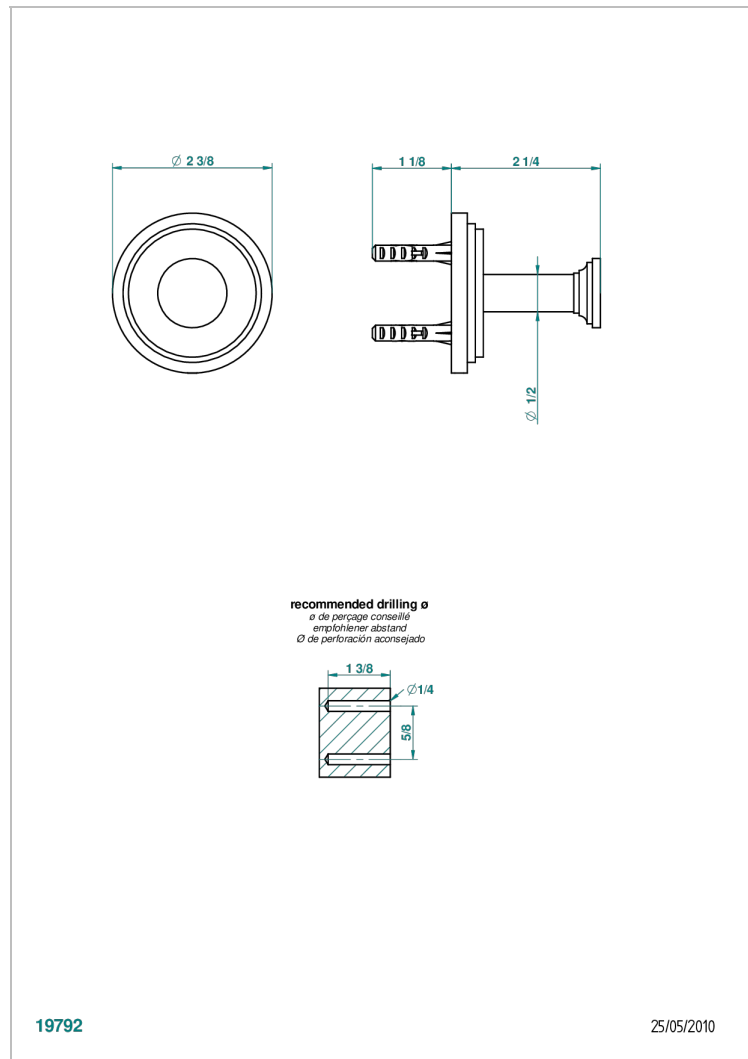

G2K-517

Robe hook

19792

25/05/2010

CHARACTERISTIC

- Faubourg white porcelain
- Robe hook

AVAILABLE FINITIONS

Black nickel - D24
 Blush PVD - H62
 Brass color PVD - H49
 Brown bronze color PVD - F33
 Chrome polished - A02
 Chrome polished / gold polished - G02