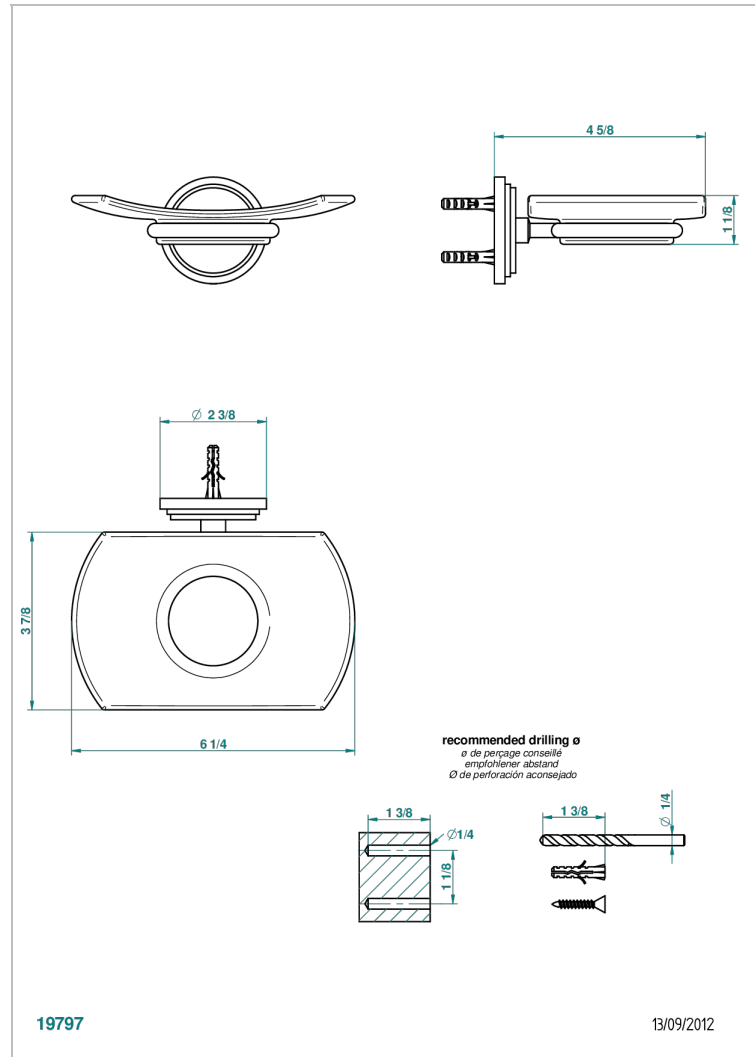

FAUBOURG WHITE PORCELAIN

G2K-500

Glass soap dish, wall mounted

THG[®]
PARIS

CHARACTERISTIC

- Faubourg white porcelain
- Glass soap dish, wall mounted

AVAILABLE FINITIONS

Black nickel - D24
Blush PVD - H62
Brass color PVD - H49
Brown bronze color PVD - F33
Chrome polished - A02
Chrome polished / gold polished - G02