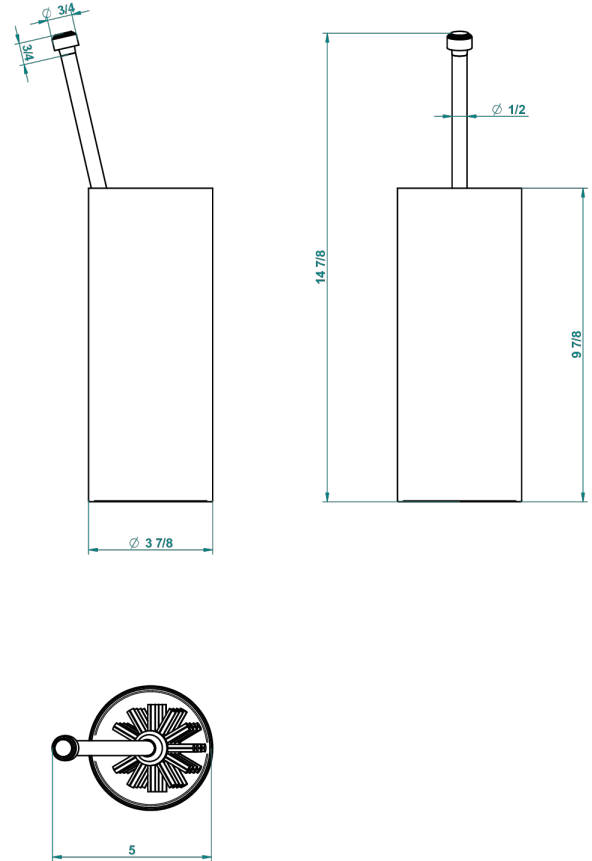

FAUBOURG WHITE PORCELAIN

G2K-4700

Free standing toilet brush holder

THG[®]
PARIS

19864

15/07/2015

CHARACTERISTIC

- Faubourg white porcelain
- Free standing toilet brush holder