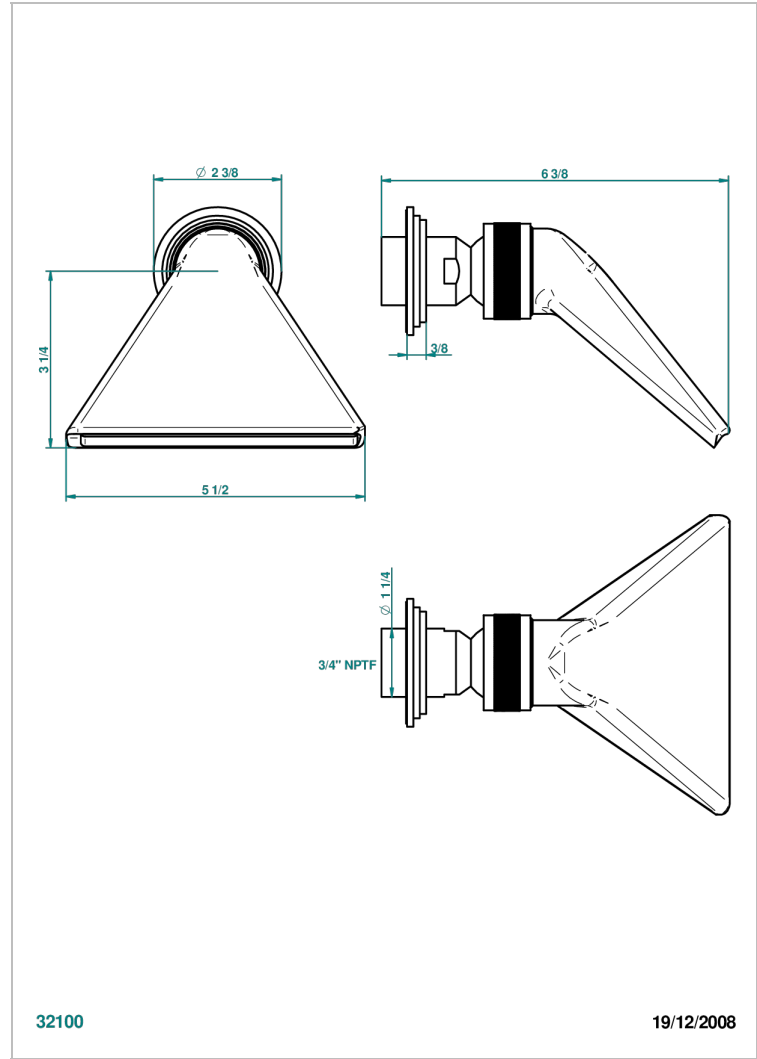

FAUBOURG WHITE PORCELAIN

G2K-3640/US

Shower head, cast deluge with 3/4" connection

THG[®]
PARIS

32100

19/12/2008

CHARACTERISTIC

- Faubourg white porcelain
- Shower head, cast deluge with 3/4" connection