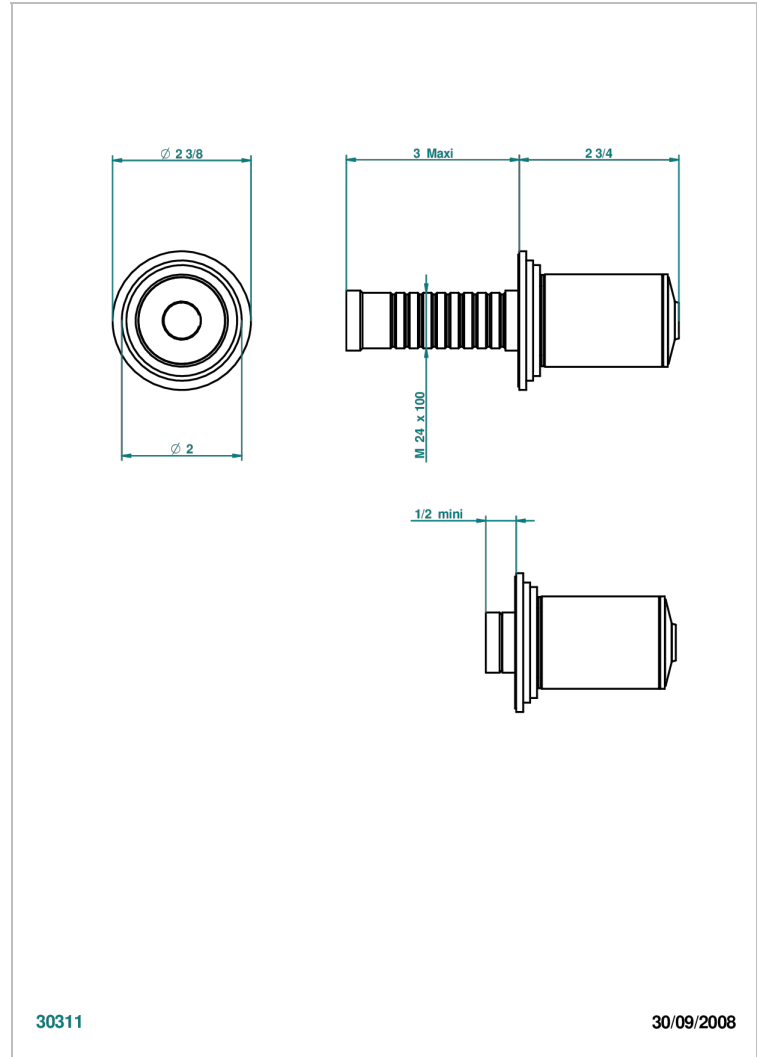

FAUBOURG WHITE PORCELAIN

G2K-30B/N

Wall volume control 30 & 32 trim (no marking)

THG[®]
PARIS

CHARACTERISTIC

- Faubourg white porcelain
- Wall volume control 30 & 32 trim (no marking)

RELATED SKU'S

- Ref. G00-32CUSA 3/4" Volume control wall valve with ceramic cartridge
- Ref. G00-30CUSA 1/2" volume control wall valve with ceramic cartridge