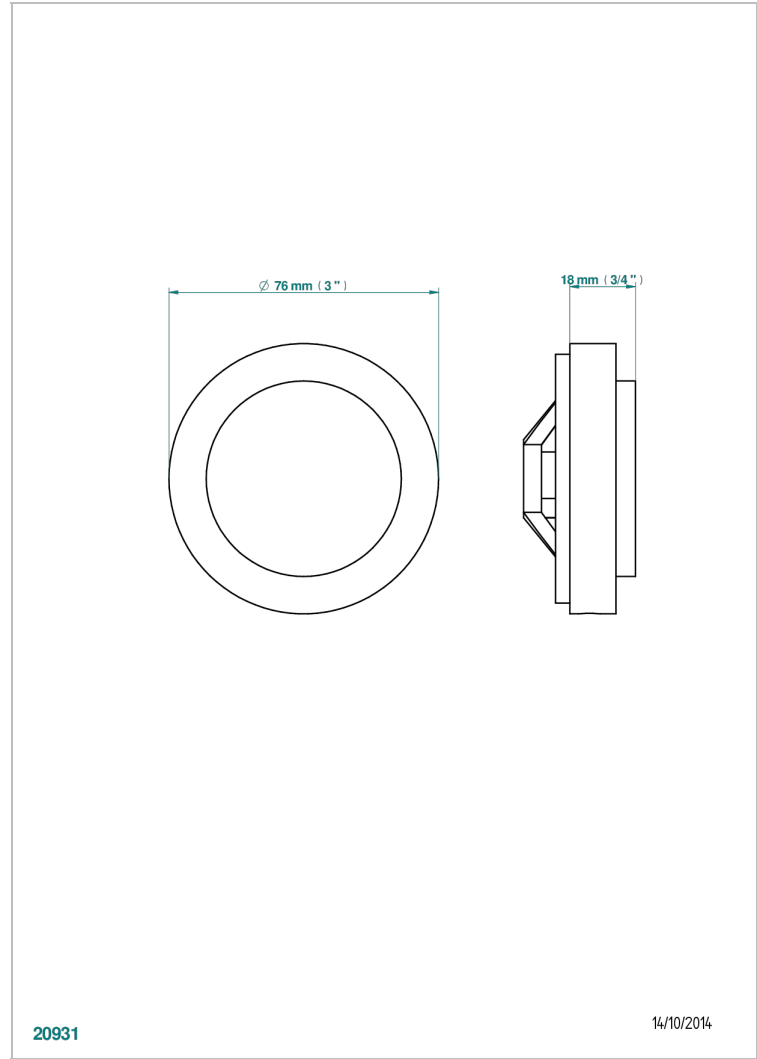

# FAUBOURG WHITE PORCELAIN

G2K-301GEBUS

Control knob for Geberit waste overflow

## CHARACTERISTIC

- Faubourg white porcelain
- Control knob for Geberit waste overflow