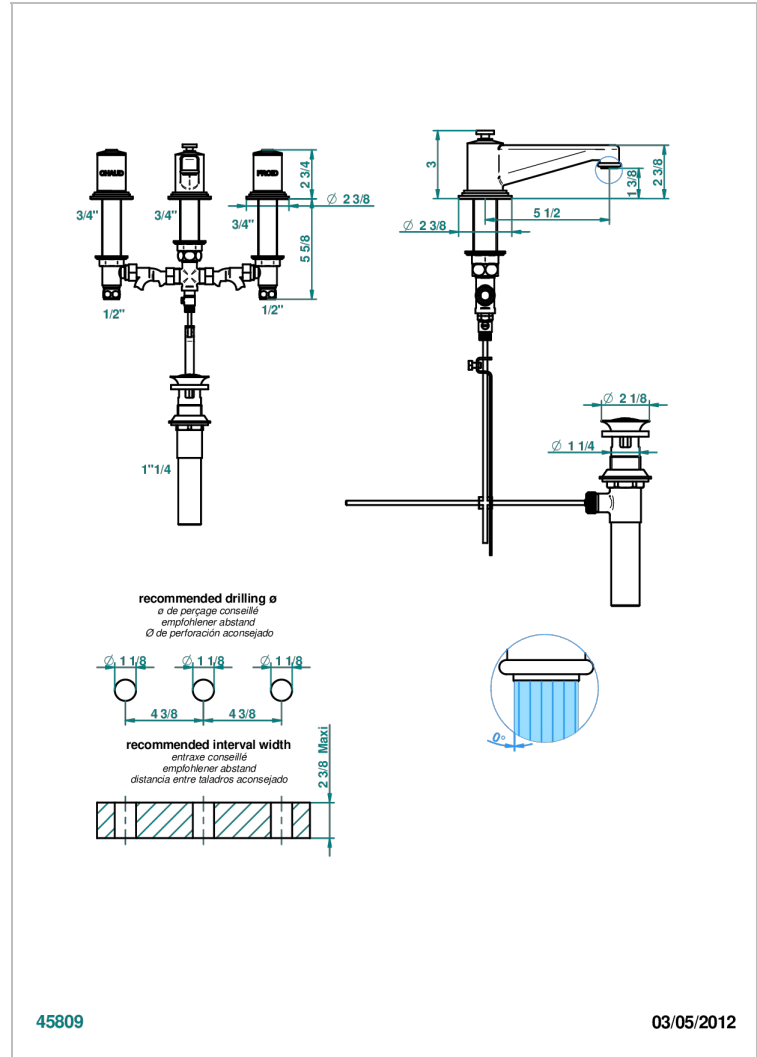

FAUBOURG WHITE PORCELAIN

G2K-151M/US

Widespread lavatory set with drain for 1 1/4" + countertop

CHARACTERISTIC

- Faubourg white porcelain
- Widespread lavatory set with drain for 1 1/4" + countertop

TECHNICAL SPECS

- Recommandé : 3 bars (max. 5 bars) - Advised : 43,5 psi (max. 72 psi)
- 5,7 l/min à 3 bars (1.5 gpm at 43.5 psi)
- 1.2 gpm on demand in accordance with California's rules

AVAILABLE FINITIONS

Black nickel - D24
 Blush PVD - H62
 Brass color PVD - H49
 Brown bronze color PVD - F33
 Chrome polished - A02
 Chrome polished / gold polished - G02