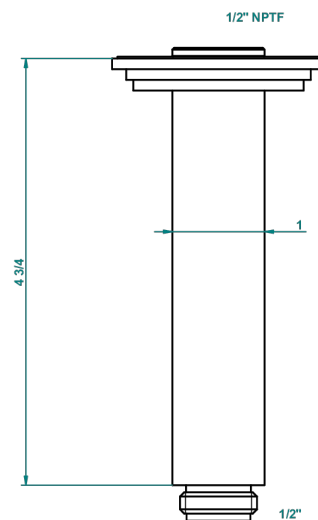

FAUBOURG WHITE PORCELAIN WITH LEVER HANDLES

G2J-82V/US

Vertical shower arm ceiling mounted 1/2" connection

27053

19/10/2015

CHARACTERISTIC

- Faubourg white porcelain with lever handles
- Vertical shower arm ceiling mounted 1/2" connection