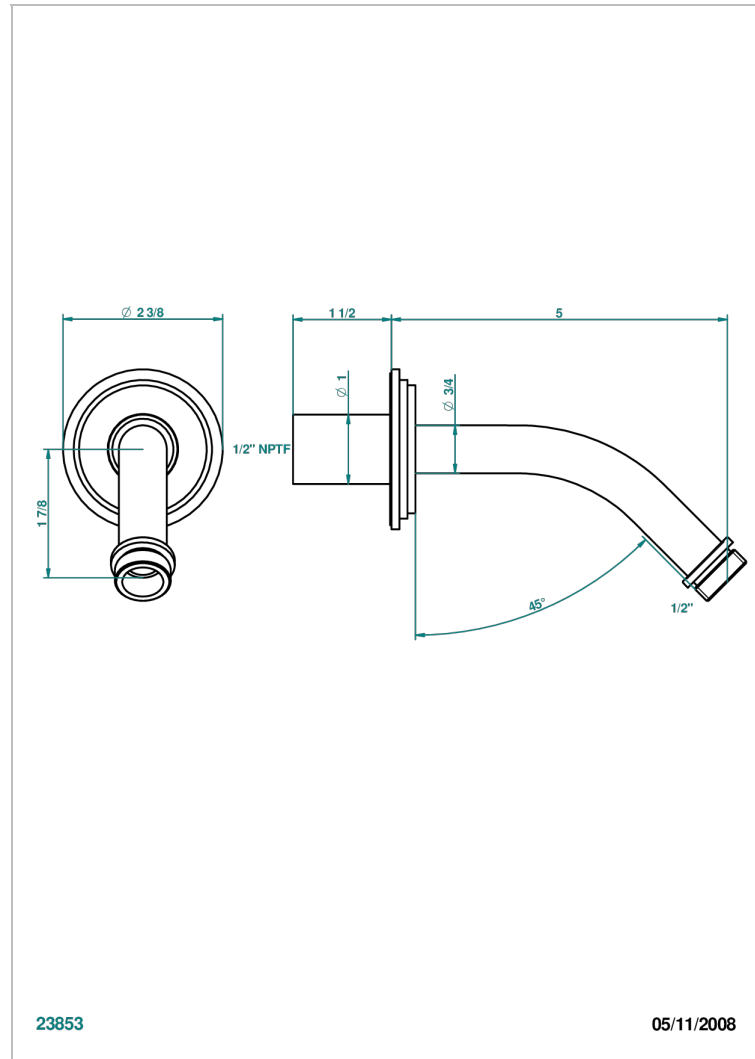

FAUBOURG WHITE PORCELAIN WITH LEVER HANDLES

G2J-82/US

Horizontal shower arm, 45°, lg: 4" 3/4

23853

05/11/2008

CHARACTERISTIC

- Faubourg white porcelain with lever handles
- Horizontal shower arm, 45°, lg: 4" 3/4