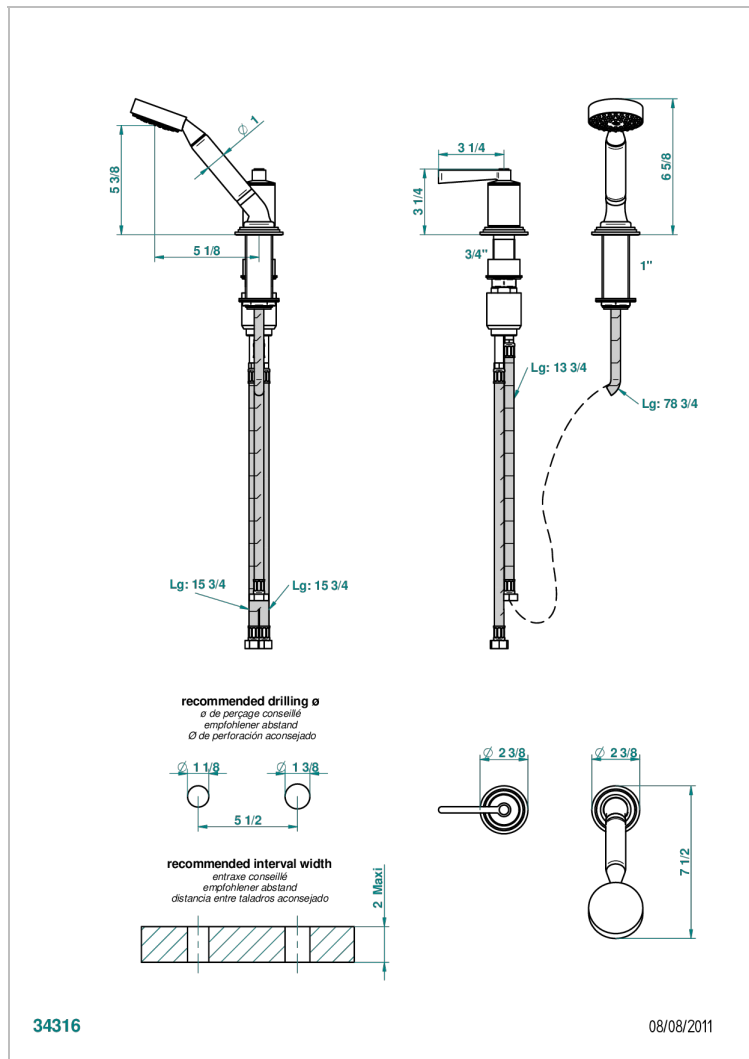

FAUBOURG WHITE PORCELAIN WITH LEVER HANDLES

G2J-6532/60A

Deck mounted mixer with handshower, progressive cartridge

CHARACTERISTIC

- Faubourg white porcelain with lever handles
- Deck mounted mixer with handshower, progressive cartridge

TECHNICAL SPECS

- Recommandé : 3 bars (max. 5 bars) - Advised : 43,5 psi (max. 72 psi)
- 9,5 l/min à 3 bars (2.5 gpm at 43.5 psi)

AVAILABLE FINITIONS

Black nickel - D24

Blush PVD - H62

Brass color PVD - H49