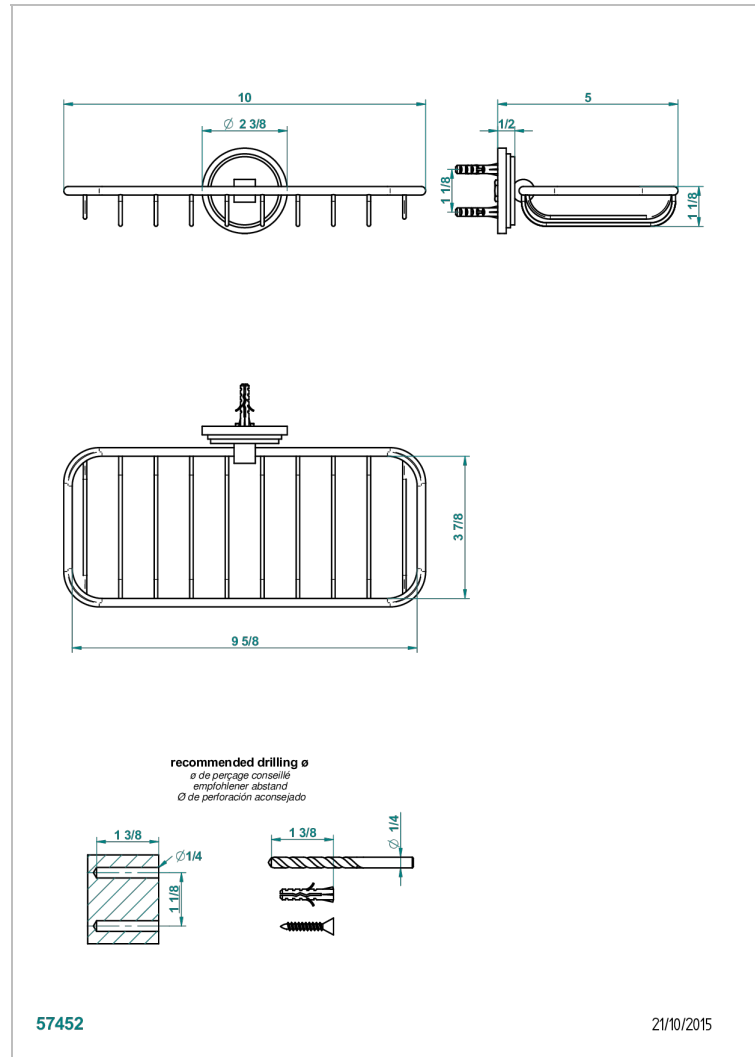

FAUBOURG WHITE PORCELAIN WITH LEVER HANDLES

G2J-620A

Soap basket, wall mounted 10" x 4"3/8

CHARACTERISTIC

- Faubourg white porcelain with lever handles
- Soap basket, wall mounted 10" x 4"3/8

AVAILABLE FINITIONS