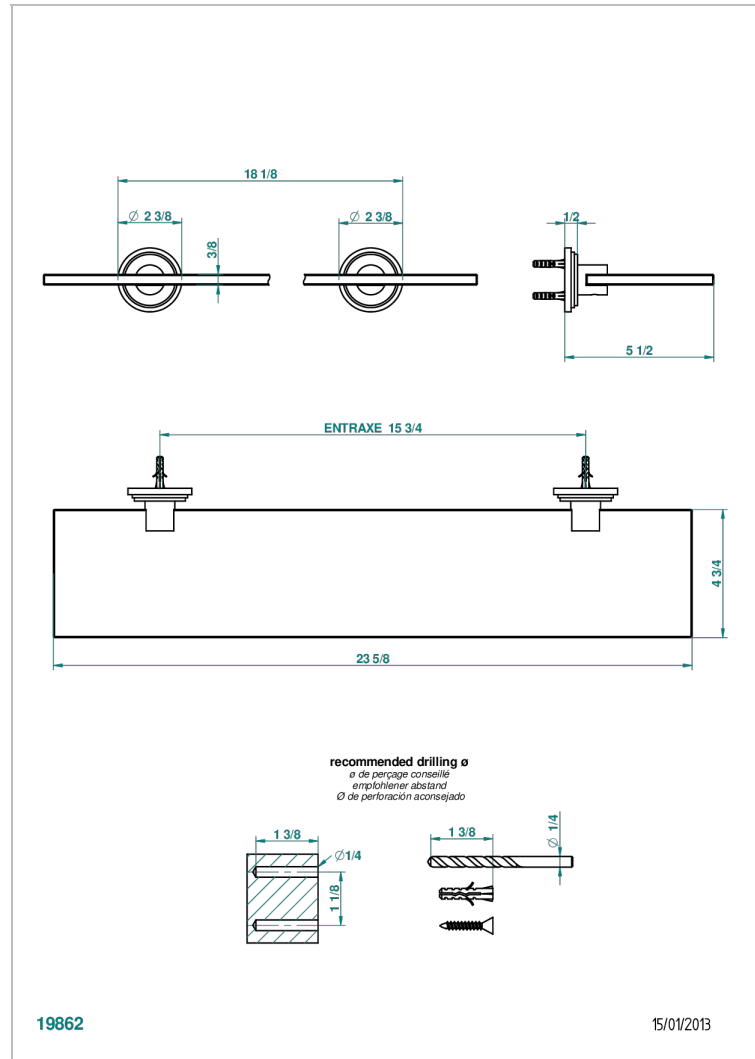

# FAUBOURG WHITE PORCELAIN WITH LEVER HANDLES

G2J-564

Glass shelf with brackets

## CHARACTERISTIC

- Faubourg white porcelain with lever handles
- Glass shelf with brackets