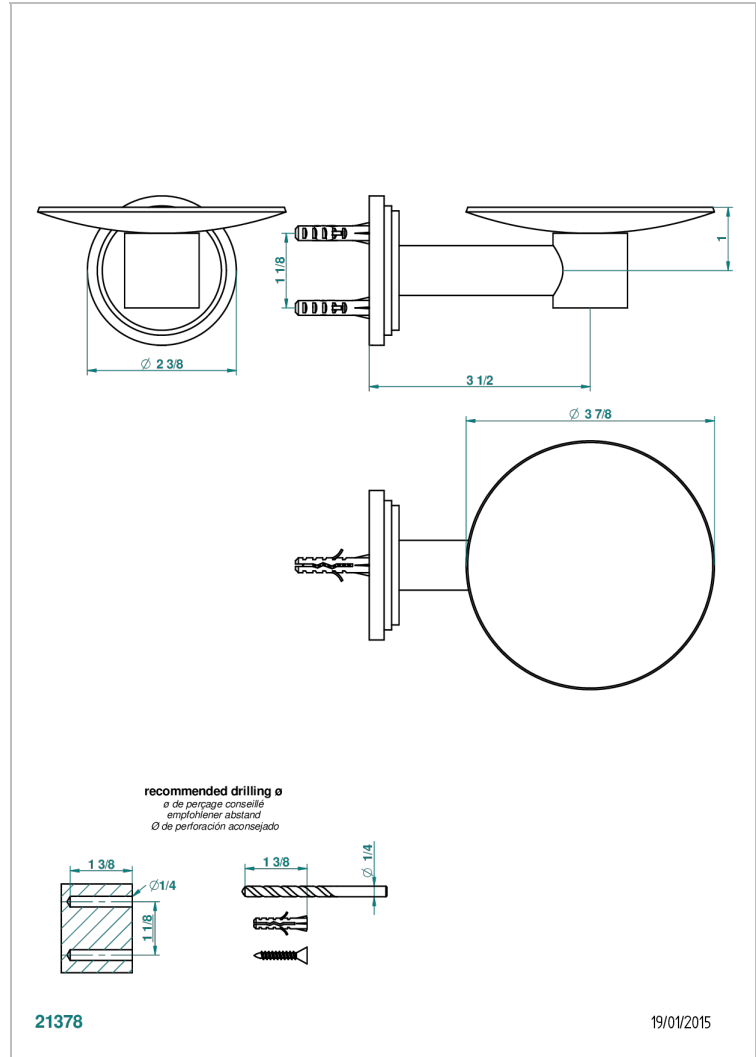

FAUBOURG WHITE PORCELAIN WITH LEVER HANDLES

G2J-546

Soap dish, wall mounted, 4" diameter

CHARACTERISTIC

- Faubourg white porcelain with lever handles
- Soap dish, wall mounted, 4" diameter

AVAILABLE FINITIONS