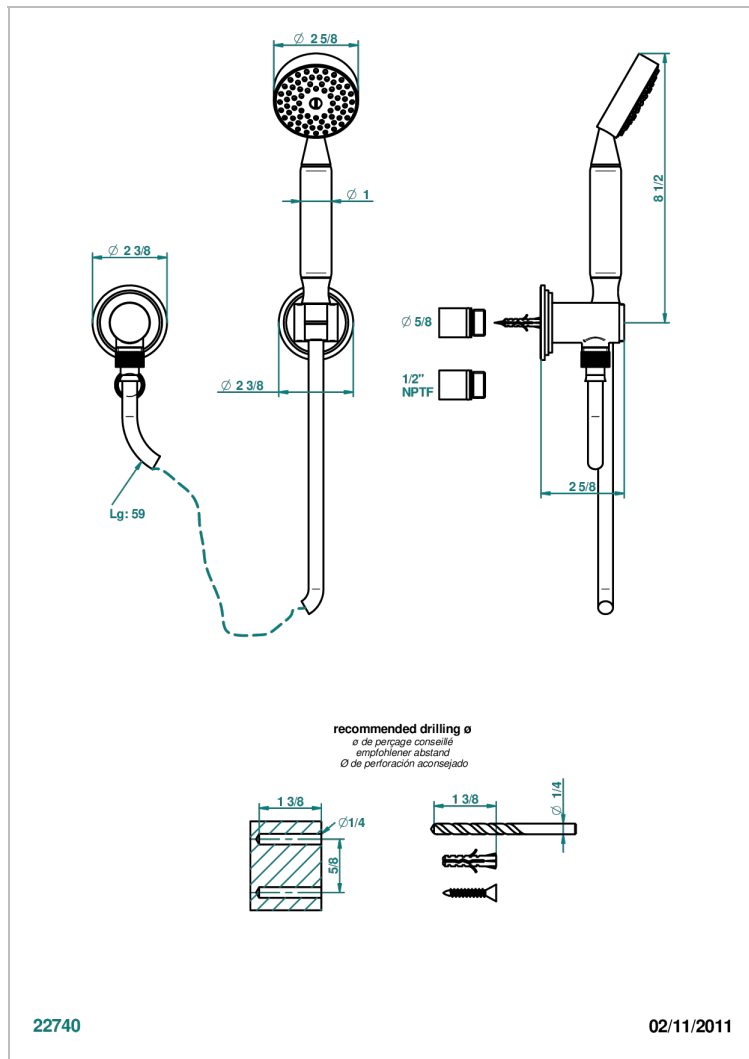

# FAUBOURG WHITE PORCELAIN WITH LEVER HANDLES

G2J-52/US

Wall mounted handshower with separate fixed hook

## CHARACTERISTIC

- Faubourg white porcelain with lever handles
- Wall mounted handshower with separate fixed hook

## TECHNICAL SPECS

- Recommandé : 3 bars (max. 5 bars) - Advised : 43,5 psi (max. 72 psi)
- 9,5 l/min à 3 bars (2.5 gpm at 43.5 psi)