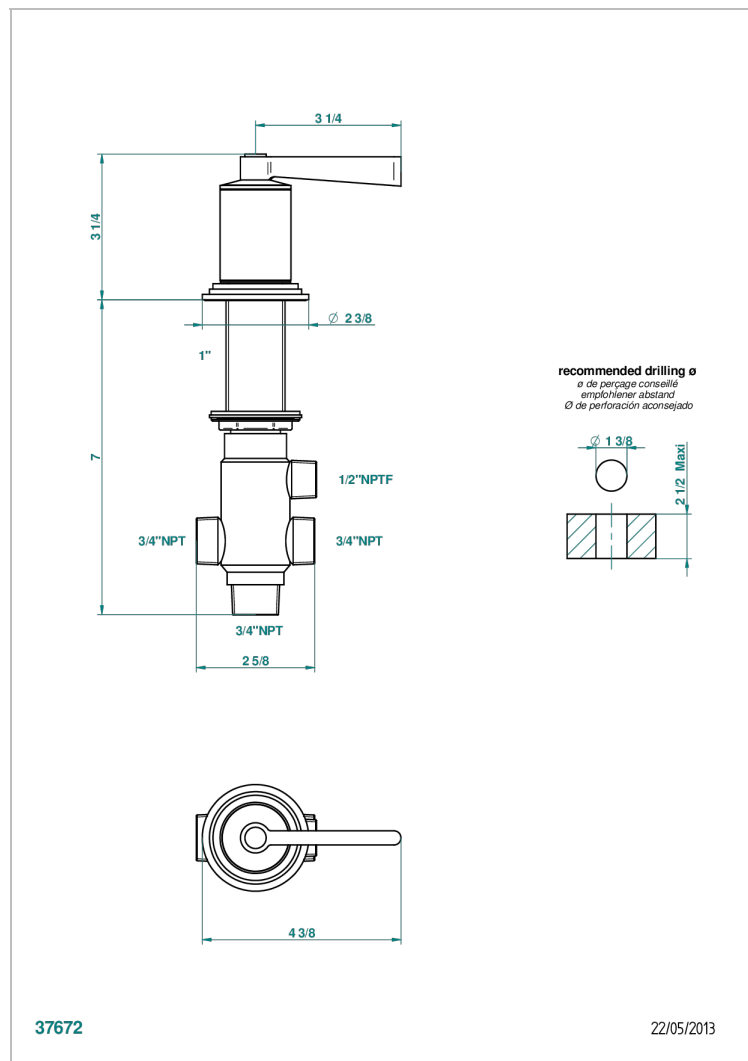

FAUBOURG WHITE PORCELAIN WITH LEVER HANDLES

G2J-504VGUS

2-function deck diverter with trim

CHARACTERISTIC

- Faubourg white porcelain with lever handles
- 2-function deck diverter with trim

AVAILABLE FINITIONS