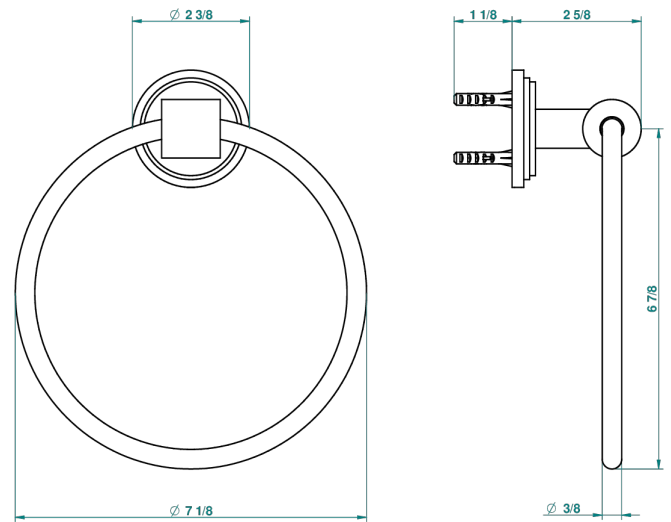

FAUBOURG WHITE PORCELAIN WITH LEVER HANDLES

G2J-504N

Towel ring

19796

17/02/2010

CHARACTERISTIC

- Faubourg white porcelain with lever handles
- Towel ring

AVAILABLE FINITIONS

Black nickel - D24
Blush PVD - H62
Brass color PVD - H49
Brown bronze color PVD - F33
Chrome polished - A02
Chrome polished / gold polished - G02

Gold color PVD - H52
Gold mat - F07
Gold polished - F01
Gold satiney - F03
Graphite PVD - H64
Matt Umber PVD - H67

Matt blush PVD - H60
Matt brass color PVD - H50
Matt brown bronze color PVD - F34
Matt chrome (American satin) - C02
Matt gold color PVD - H53
Matt graphite PVD - H65

Matt nickel (American satin) - C01
Matt nickel color PVD - H56
Nickel antique / Sovereign - H28
Nickel color PVD - H55
Nickel polished - B01
Rose Gold - F27

Satin chrome - C03
Silver rhodium - F18
Soft gold - F30
Soft matt gold - F31
Soft satin gold - F32
Umber PVD - H66