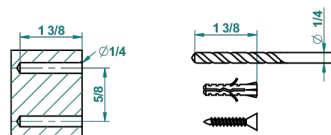

FAUBOURG WHITE PORCELAIN WITH LEVER HANDLES

G2J-4720C

Metal toilet brush holder with brush with cover wall mounted

21515

21/10/2015

CHARACTERISTIC

- Faubourg white porcelain with lever handles
- Metal toilet brush holder with brush with cover wall mounted

AVAILABLE FINITIONS

Black nickel - D24

Blush PVD - H62

Brass color PVD - H49

Brown bronze color PVD - F33

Chrome polished - A02

Chrome polished / gold polished - G02

Gold color PVD - H52

Gold mat - F07

Gold polished - F01

Gold satiney - F03

Graphite PVD - H64

Matt Umber PVD - H67

Matt blush PVD - H60

Matt brass color PVD - H50

Matt brown bronze color PVD - F34

Matt chrome (American satin) - C02

Matt gold color PVD - H53

Matt graphite PVD - H65

Matt nickel (American satin) - C01

Matt nickel color PVD - H56

Nickel antique / Sovereign - H28

Nickel color PVD - H55

Nickel polished - B01

Rose Gold - F27

Satin chrome - C03

Silver rhodium - F18

Soft gold - F30

Soft matt gold - F31

Soft satin gold - F32

Umber PVD - H66