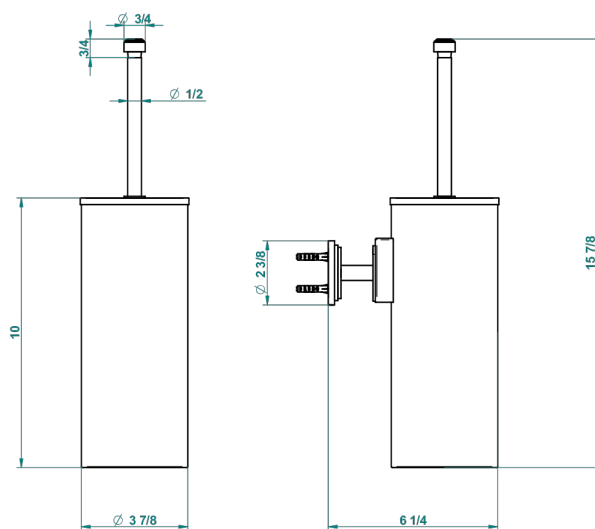

FAUBOURG WHITE PORCELAIN WITH LEVER HANDLES

G2J-4720C

Metal toilet brush holder with brush with cover wall mounted

21515

21/10/2015

CHARACTERISTIC

- Faubourg white porcelain with lever handles
- Metal toilet brush holder with brush with cover wall mounted

AVAILABLE FINITIONS

Black nickel - D24

Blush PVD - H62

Brass color PVD - H49

Brown bronze color PVD - F33

Chrome polished - A02

Chrome polished / gold polished - G02

Gold color PVD - H52

Gold mat - F07

Gold polished - F01

Gold satiney - F03

Graphite PVD - H64

Matt Umber PVD - H67

Matt blush PVD - H60

Matt brass color PVD - H50

Matt brown bronze color PVD - F34

Matt chrome (American satin) - C02

Matt gold color PVD - H53

Matt graphite PVD - H65

Matt nickel (American satin) - C01

Matt nickel color PVD - H56

Nickel antique / Sovereign - H28

Nickel color PVD - H55

Nickel polished - B01

Rose Gold - F27

Satin chrome - C03

Silver rhodium - F18

Soft gold - F30

Soft matt gold - F31

Soft satin gold - F32

Umber PVD - H66