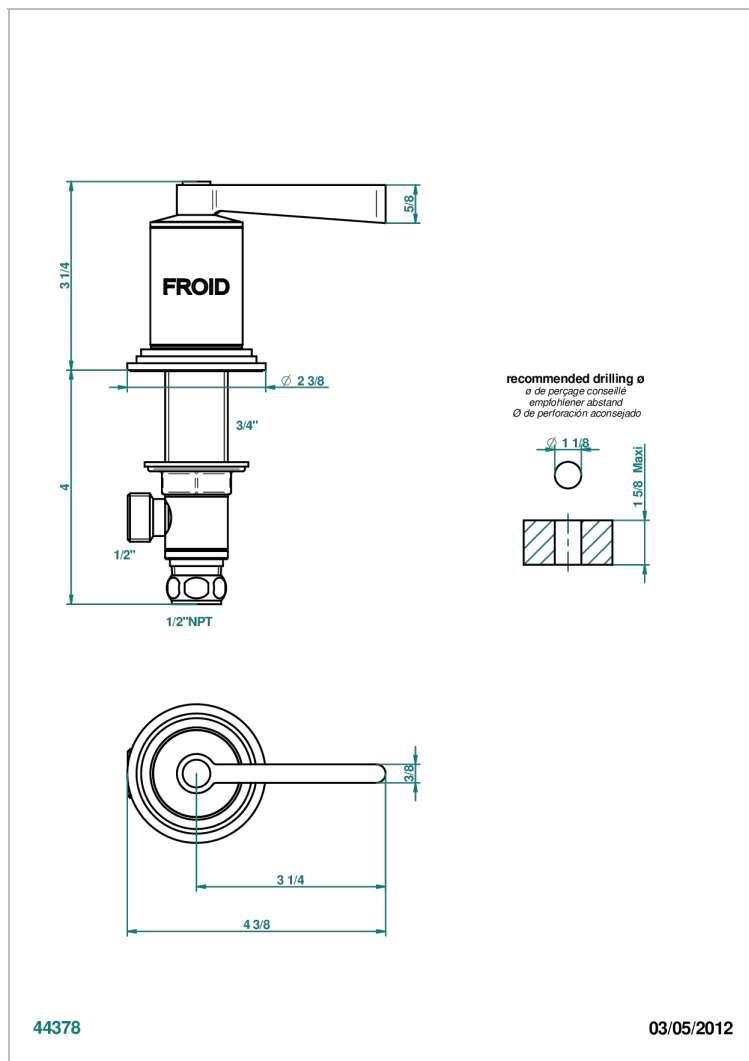

FAUBOURG WHITE PORCELAIN WITH LEVER HANDLES

G2J-35/CUS

1/2" deck valve with trim for lavatory - Cold

CHARACTERISTIC

- Faubourg white porcelain with lever handles
- 1/2" deck valve with trim for lavatory - Cold