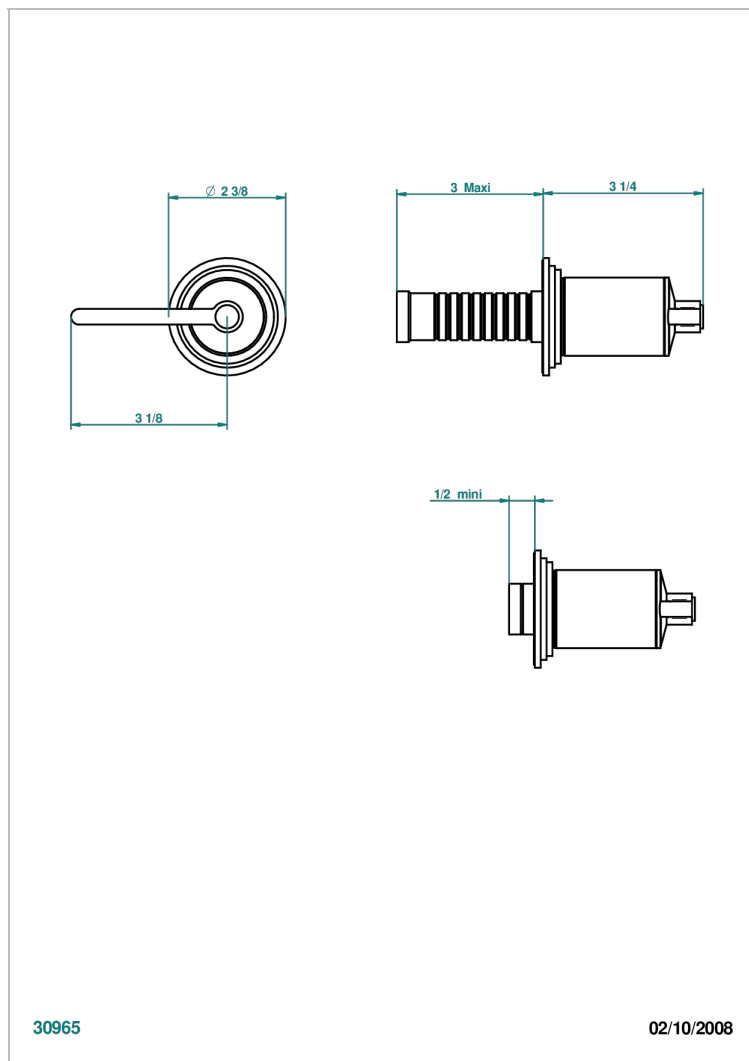

FAUBOURG WHITE PORCELAIN WITH LEVER HANDLES

G2J-30B/N

Wall volume control 30 & 32 trim (no marking)

30965

02/10/2008

CHARACTERISTIC

- Faubourg white porcelain with lever handles
- Wall volume control 30 & 32 trim (no marking)

RELATED SKU'S

- Ref. G00-32CUSA 3/4" Volume control wall valve with ceramic cartridge
- Ref. G00-30CUSA 1/2" volume control wall valve with ceramic cartridge

AVAILABLE FINITIONS

Black nickel - D24

Blush PVD - H62