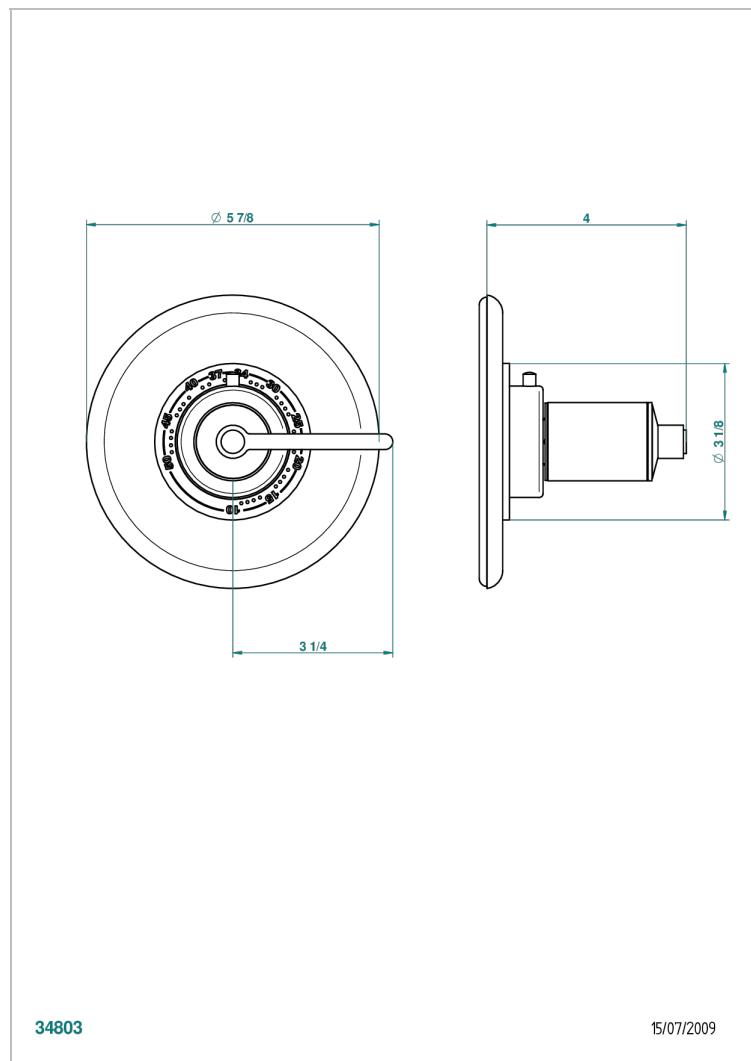

FAUBOURG WHITE PORCELAIN WITH LEVER HANDLES

G2J-15EN16EM

Trim plate and handle for eurotherm valve 8200/us & 8300/us

CHARACTERISTIC

- Faubourg white porcelain with lever handles
- Trim plate and handle for eurotherm valve 8200/us & 8300/us