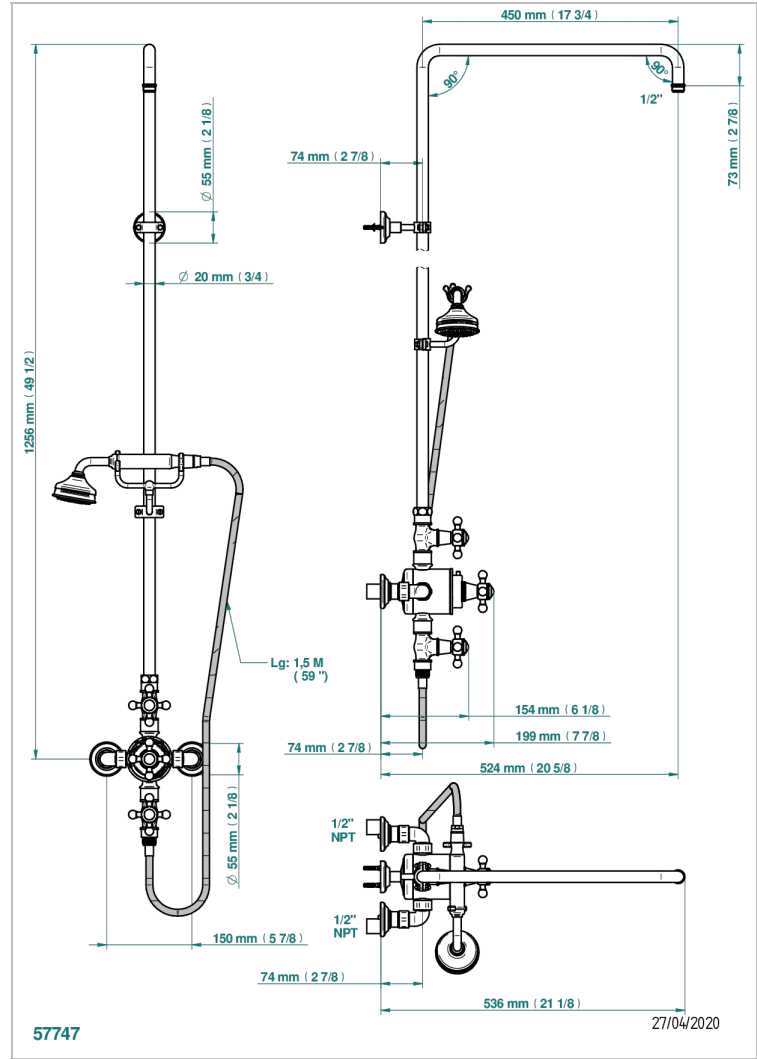

Exposed thermostatic shower mixer 2 volume controls, column and handshower on cradle - 6" centres (no showerhead)

## CHARACTERISTIC

- Charleston
- Exposed thermostatic shower mixer 2 volume controls, column and handshower on cradle - 6" centres (no showerhead)