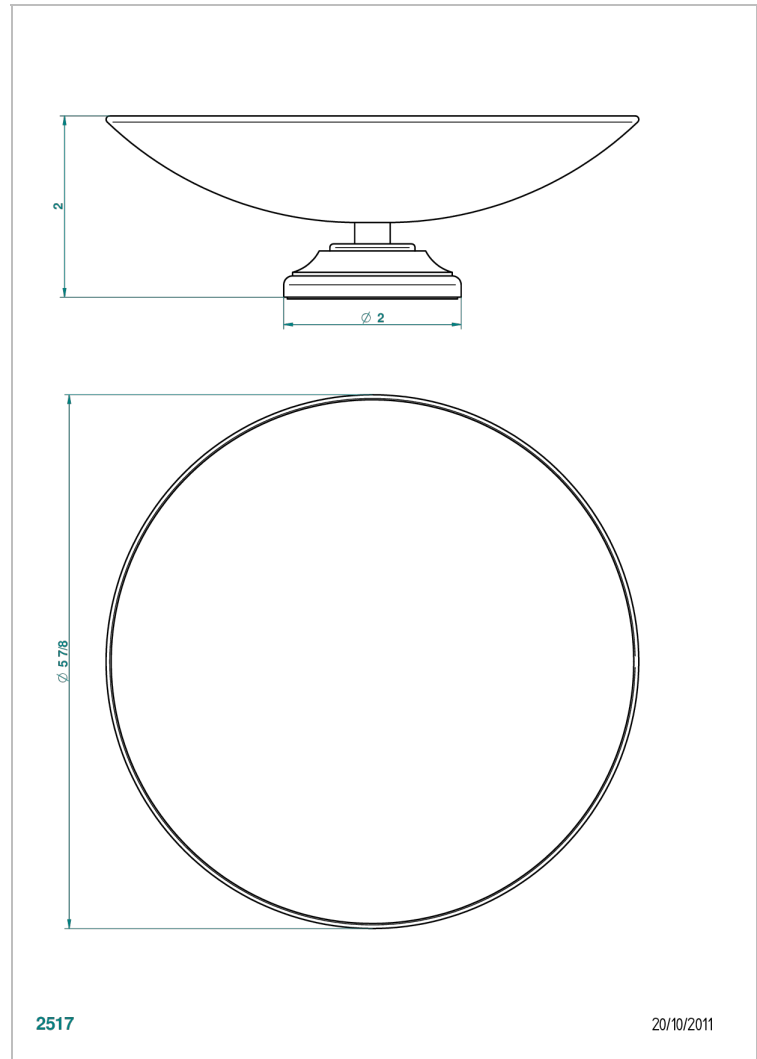

# CHARLESTON

G29-544GM

Soap dish, freestanding , 6" diameter

## CHARACTERISTIC

- Charleston
- Soap dish, freestanding , 6" diameter