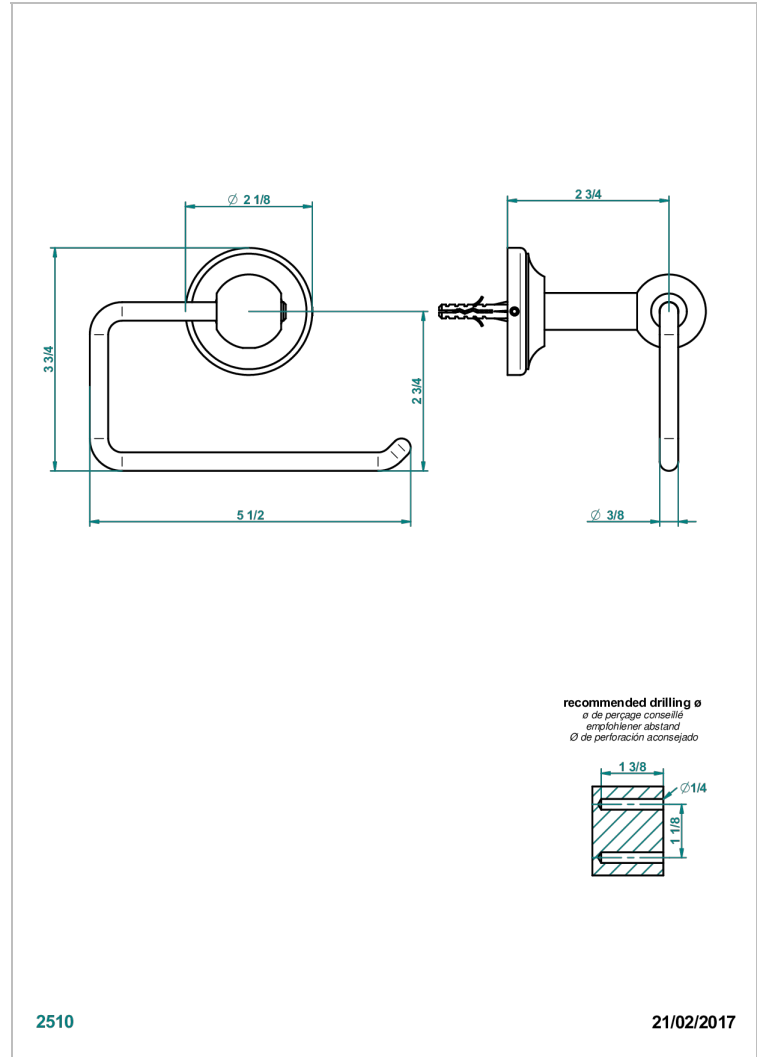

# CHARLESTON

G29-538A

Toilet paper holder, single mount without cover

THG  
PARIS

## CHARACTERISTIC

- Charleston
- Toilet paper holder, single mount without cover