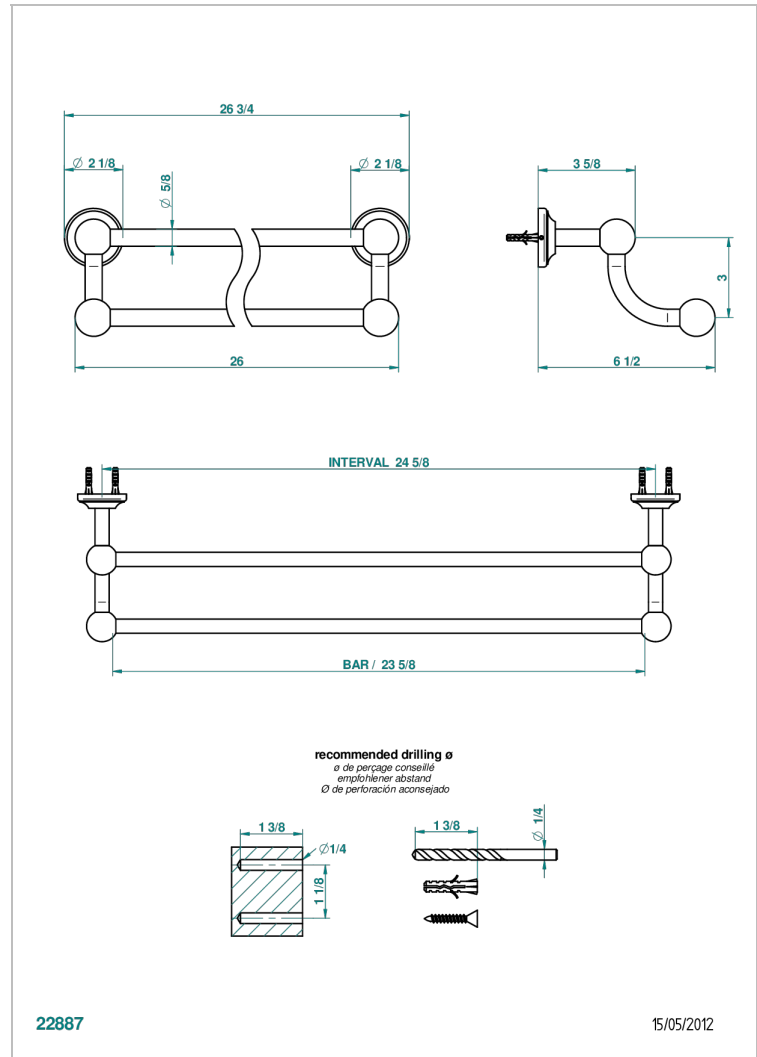

CHARLESTON

G29-516/60

Double towel bar, 24" long

THG[®]
PARIS

CHARACTERISTIC

- Charleston
- Double towel bar, 24" long

AVAILABLE FINITIONS

Black nickel - D24
Blush PVD - H62
Brass color PVD - H49
Brown bronze color PVD - F33
Chrome polished - A02
Chrome polished / gold polished - G02