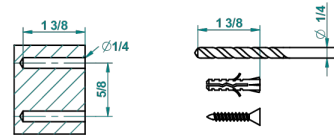

18166

21/07/2015

CHARACTERISTIC

- Charleston
- Metal toilet brush holder with brush with cover wall mounted

AVAILABLE FINITIONS

Black nickel - D24
Blush PVD - H62
Brass color PVD - H49
Brown bronze color PVD - F33
Chrome polished - A02
Chrome polished / gold polished - G02

Copper antique matt, coated - H07
Gold color PVD - H52
Gold mat - F07
Gold polished - F01
Gold satiny - F03
Graphite PVD - H64

Light coated bronze - D01
Matt Umber PVD - H67
Matt blush PVD - H60
Matt brass color PVD - H50
Matt brown bronze color PVD - F34
Matt chrome (American satin) - C02

Matt gold color PVD - H53
Matt graphite PVD - H65
Matt nickel (American satin) - C01
Matt nickel color PVD - H56
Nickel antique / Sovereign - H28
Nickel color PVD - H55

Nickel polished - B01
Rose Gold - F27
Satin chrome - C03
Silver polished, antique - H03
Silver rhodium - F18
Soft gold - F30