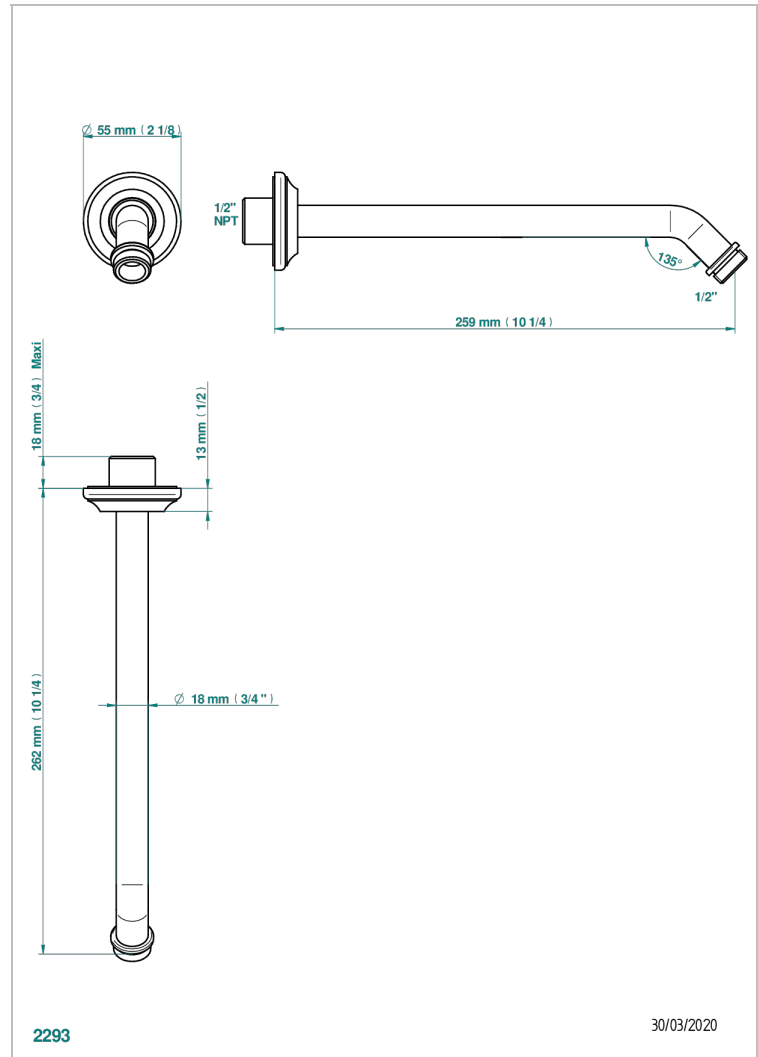

1900

G25-84/US

Horizontal shower arm, 45°, lg: 10"

CHARACTERISTIC

- 1900
- Horizontal shower arm, 45°, lg: 10"

AVAILABLE FINITIONS

Black nickel - D24
Blush PVD - H62
Brass color PVD - H49
Brown bronze color PVD - F33
Chrome polished - A02
Chrome polished / gold polished - G02

Matt gold color PVD - H53
Matt graphite PVD - H65
Matt nickel (American satin) - C01
Matt nickel color PVD - H56
Nickel antique / Sovereign - H28
Nickel color PVD - H55

Nickel polished - B01
Rose Gold - F27
Satin chrome - C03
Silver polished, antique - H03
Silver rhodium - F18
Soft gold - F30