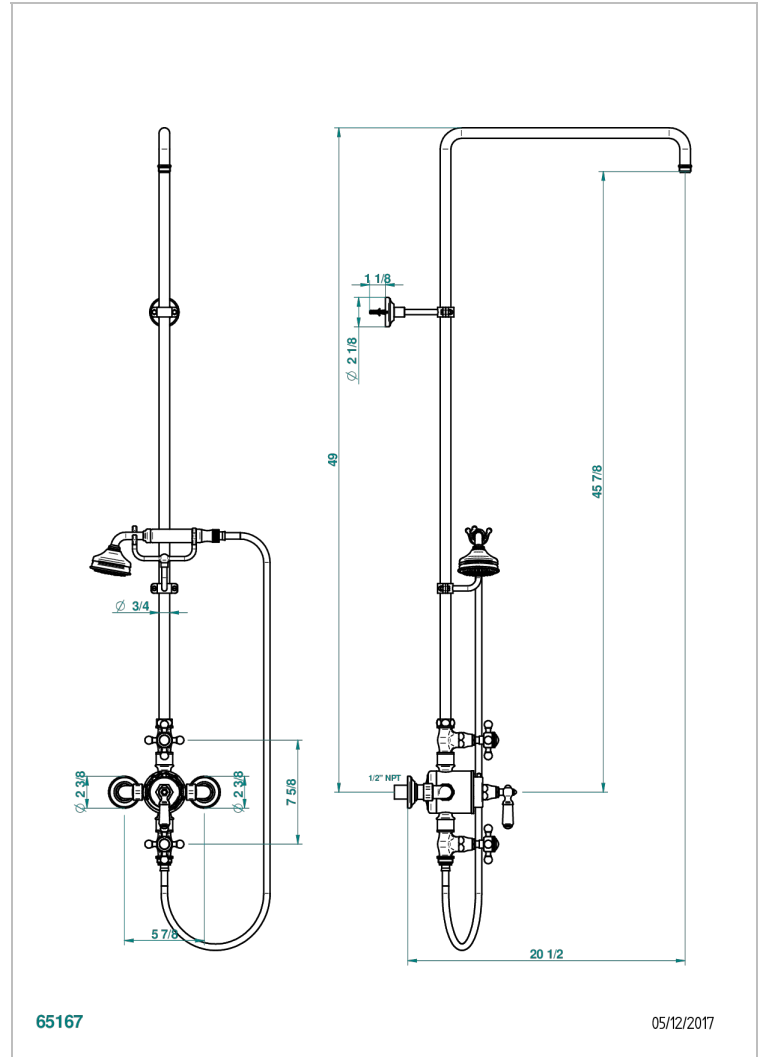

Exposed thermostatic shower mixer 2 volume controls, column and handshower on cradle - 6" centres (no showerhead)

65167

05/12/2017

CHARACTERISTIC

- 1900
- Exposed thermostatic shower mixer 2 volume controls, column and handshower on cradle - 6" centres (no showerhead)

AVAILABLE FINITIONS

Black nickel - D24
Blush PVD - H62
Brass color PVD - H49
Brown bronze color PVD - F33
Chrome polished - A02
Chrome polished / gold polished - G02

Copper antique matt, coated - H07
Gold color PVD - H52
Gold mat - F07
Gold polished - F01
Gold satiney - F03
Graphite PVD - H64

Light coated bronze - D01
Matt Umber PVD - H67
Matt blush PVD - H60
Matt brass color PVD - H50
Matt brown bronze color PVD - F34
Matt chrome (American satin) - C02

Matt gold color PVD - H53
Matt graphite PVD - H65
Matt nickel (American satin) - C01
Matt nickel color PVD - H56
Nickel antique / Sovereign - H28
Nickel color PVD - H55

Nickel polished - B01
Rose Gold - F27
Satin chrome - C03
Silver polished, antique - H03
Silver rhodium - F18
Soft gold - F30