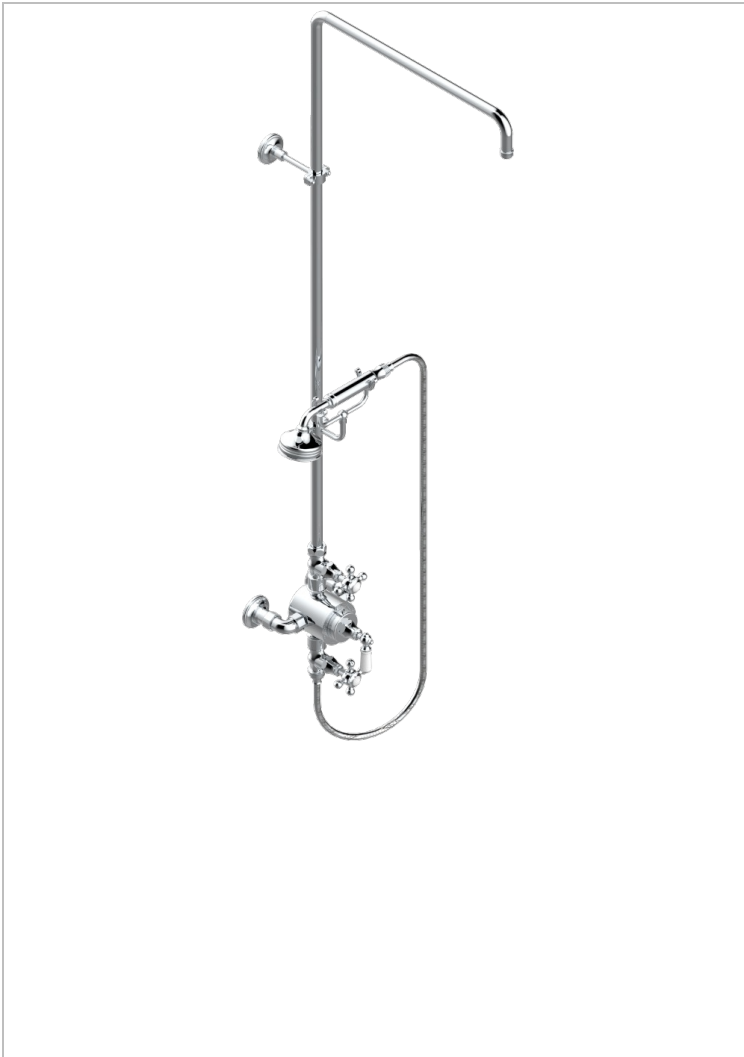

Exposed thermostatic shower mixer 2 volume controls, column and handshower on cradle - 6" centres (no showerhead)

65167

05/12/2017

CHARACTERISTIC

- 1900
- Exposed thermostatic shower mixer 2 volume controls, column and handshower on cradle - 6" centres (no showerhead)

AVAILABLE FINITIONS

Black nickel - D24
Blush PVD - H62
Brass color PVD - H49
Brown bronze color PVD - F33
Chrome polished - A02
Chrome polished / gold polished - G02

Copper antique matt, coated - H07
Gold color PVD - H52
Gold mat - F07
Gold polished - F01
Gold satiney - F03
Graphite PVD - H64

Light coated bronze - D01
Matt Umber PVD - H67
Matt blush PVD - H60
Matt brass color PVD - H50
Matt brown bronze color PVD - F34
Matt chrome (American satin) - C02

Matt gold color PVD - H53
Matt graphite PVD - H65
Matt nickel (American satin) - C01
Matt nickel color PVD - H56
Nickel antique / Sovereign - H28
Nickel color PVD - H55

Nickel polished - B01
Rose Gold - F27
Satin chrome - C03
Silver polished, antique - H03
Silver rhodium - F18
Soft gold - F30