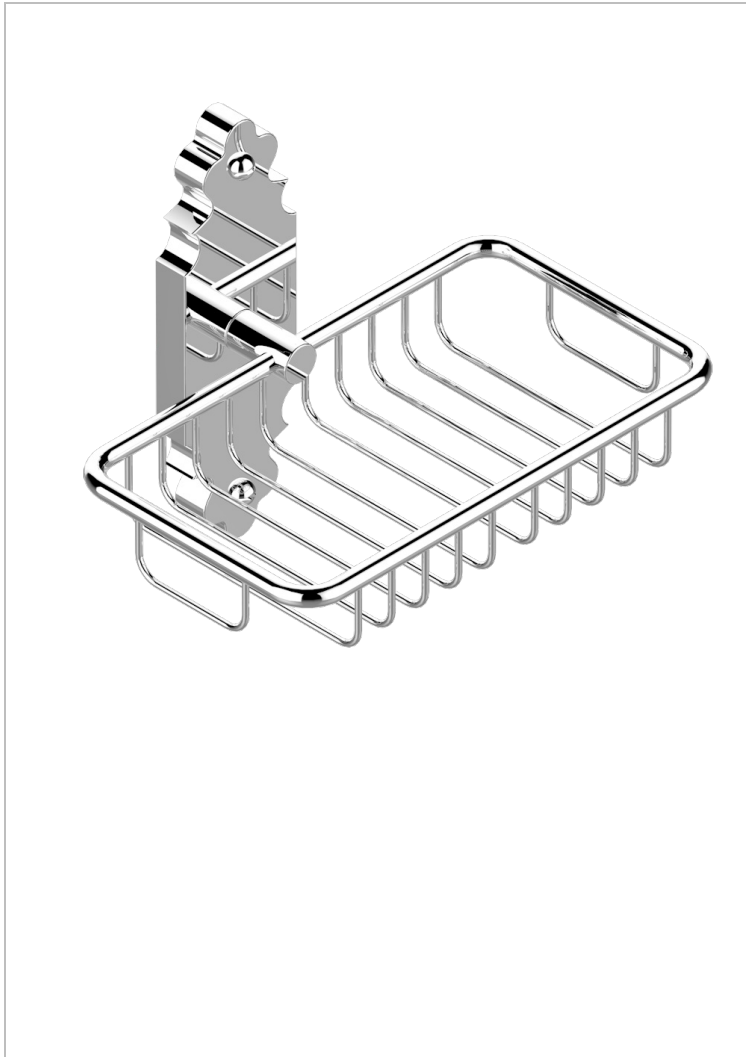

# 1900

G25-620

Soap basket, wall mounted 6"1/4 x 3"5/8

21557

22/10/2009

## CHARACTERISTIC

- 1900
- Soap basket, wall mounted 6"1/4 x 3"5/8