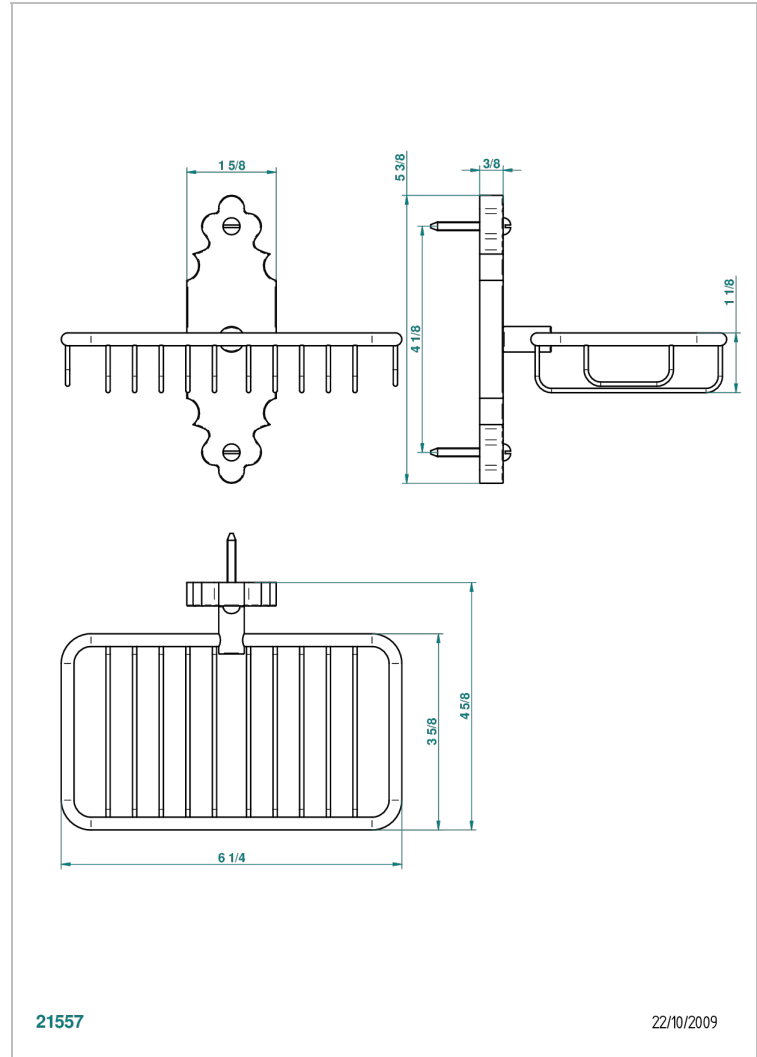

# 1900

G25-620

Soap basket, wall mounted 6"1/4 x 3"5/8

21557

22/10/2009

## CHARACTERISTIC

- 1900
- Soap basket, wall mounted 6"1/4 x 3"5/8